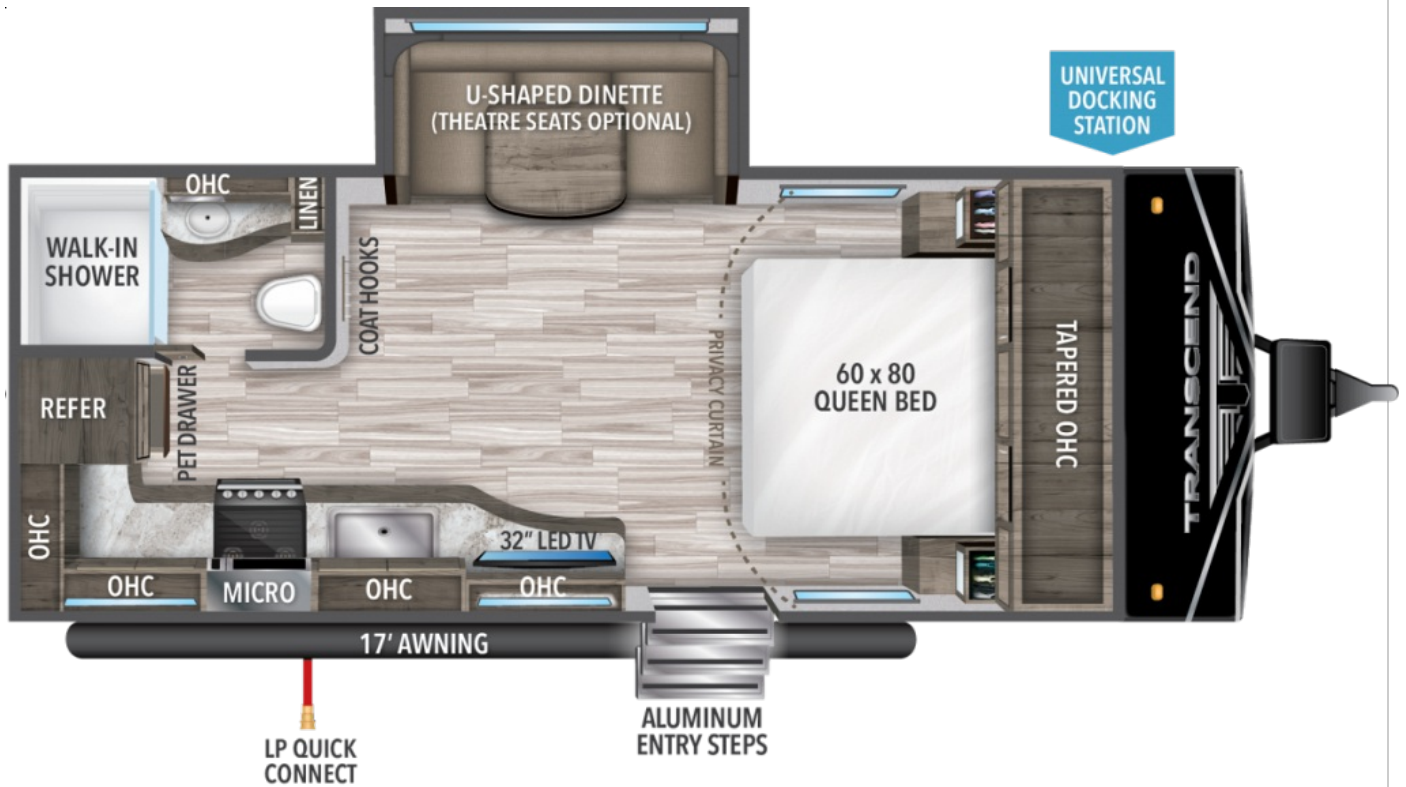

# NEW 2024 Grand Design TRANSCEND Call For Price

## Description

ELEVATION PACKAGE POWER PACKAGE  
SEASON PROTECTION PACKAGE SOLAR  
PACKAGE 78" THEATER SEATING DINETTE  
RV COMPLETE

## GENERAL INFORMATION

Manufacturer	Grand Design
Model Year	2024
Model Name	TRANSCEND
Model Code	TRANSCEND