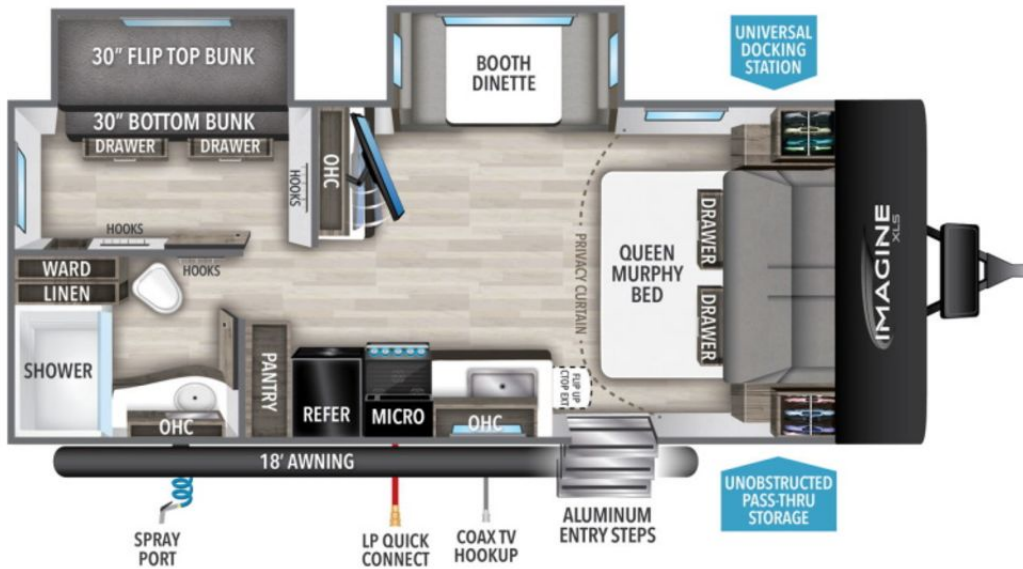

NEW 2024 Grand Design Imagine XLS

\$34,999

22BHE

Description

No description available

GENERAL INFORMATION

Manufacturer	Grand Design
Model Year	2024
Model Name	Imagine XLS
Model Code	Imagine XLS

Contact