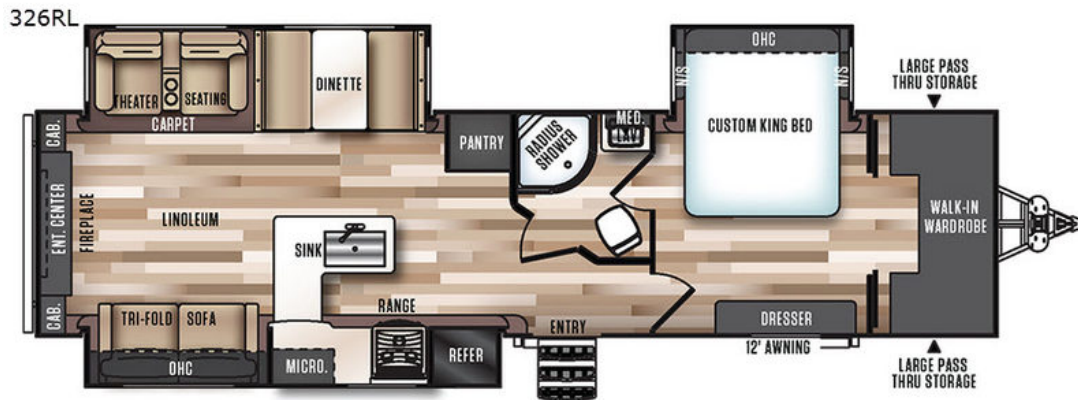

USED 2017 Forest River RV Salem Hemisphere Lite

\$26,995

Description

This Salem Hemisphere Lite travel trailer model will make all of your travel adventures enjoyable! Model 326RL features three large slides, a rear entertainment layout including a fireplace, plus a custom king bed in the master bedroom, and so much more! Step inside and take a look around...

GENERAL INFORMATION

Manufacturer	Forest River RV
Model Year	2017
Model Name	Salem Hemisphere Lite
Model Code	Salem Hemisphere Lite

Contact

Colerain Trailer Center -
Indianapolis
5701 Elmwood Ave.
Indianapolis, IN 46203
Phone: 317-786-6102
Fax:
Website:
<http://www.colerainrv.com>