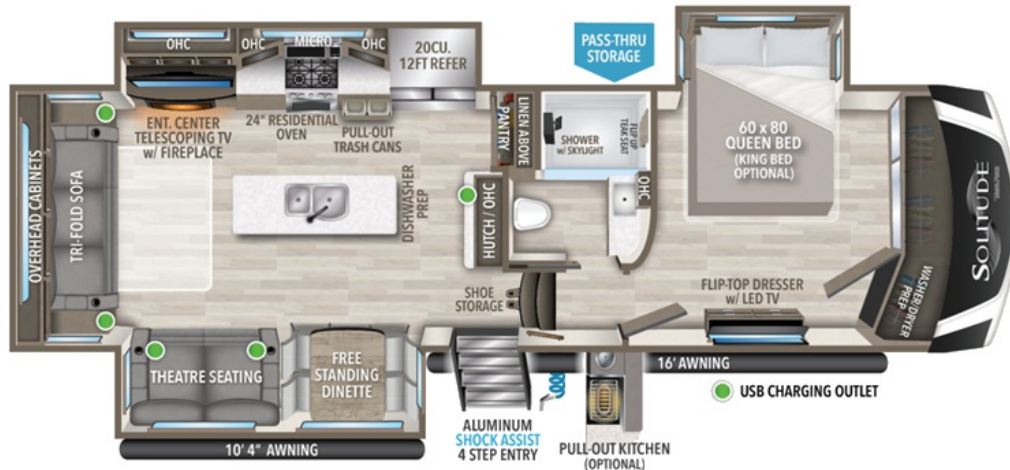

NEW 2024 Grand Design Solitude

\$124,964

310GK

Description

Grand Design Solitude fifth wheel 310GK highlights: Tri-Fold Sofa Kitchen Island Oversized Pantry Flip-Top Dresser fireplace Â Traveling for long periods at a time is made easy with this gourmet kitchen that can feed your entire group a holiday meal! TheÂ professional-grade stainless...

GENERAL INFORMATION

Manufacturer	Grand Design
Model Year	2024
Model Name	Solitude
Model Code	Solitude

Contact

Holiday World of Willis LLC
13200 I-45 N
Willis, TX 77378
Phone: 281-371-7200
Website: <http://www.hwrv.com>