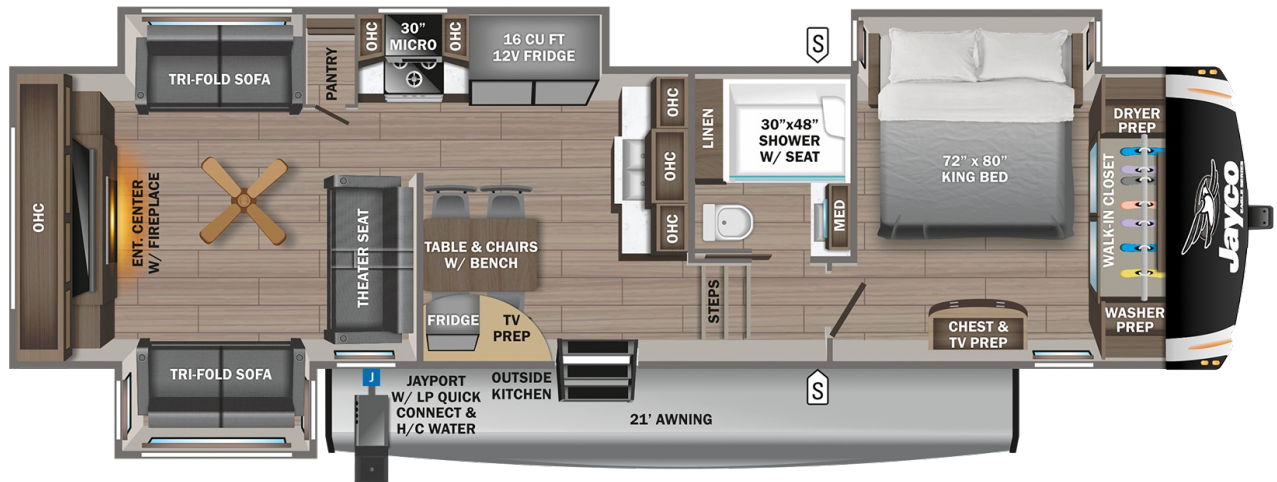

## Description

\*\*VIDEO ABOVE DOES NOT REPLICATE ACTUAL UNIT ON LOT\*\* USA STANDARDS CUSTOMER VALUE PACKAGE LUXURY PACKAGE FIVE STAR HANDLING PACKAGE COMFORT PLUS PACKAGE OVERLANDER I SOLAR PACKAGE STANDARD CAMPING PACKAGE OBSERVATION SYSTEM PREP TINTED SAFETY GLASS WINDOWS KING BED Move to a new level of luxury wit...