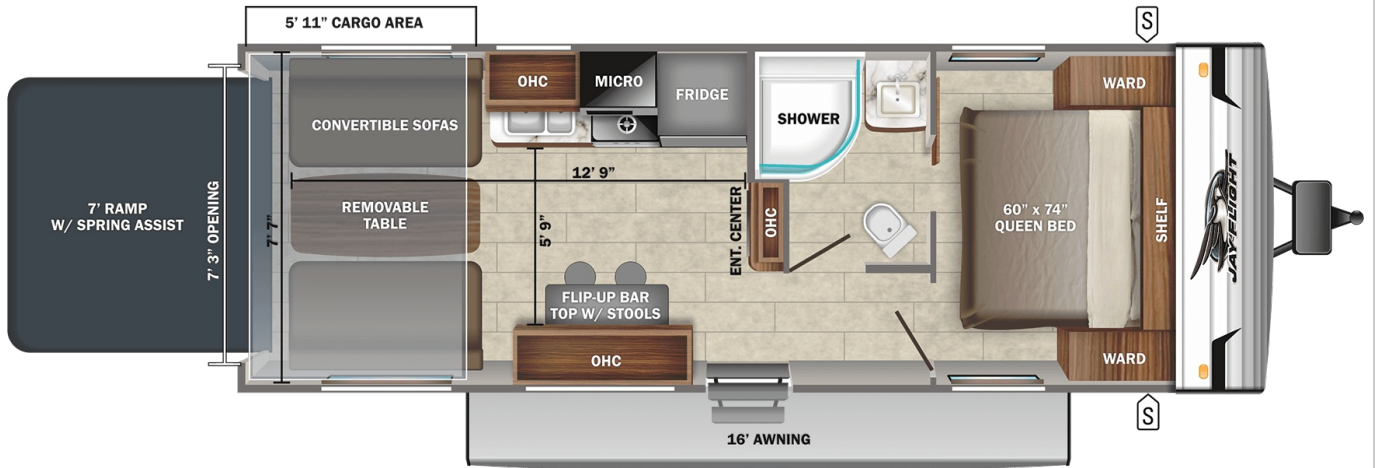

USED 2022 Jayco Jay Flight SLX

\$25,750

Description

The 2022 Jayco Jay Flight SLX 265TH is a versatile and rugged travel trailer designed for those who enjoy both camping and outdoor activities. This model stands out with its ability to accommodate outdoor gear such as ATVs or bikes, thanks to its integrated rear cargo area with ramp door access. It...

GENERAL INFORMATION

Manufacturer	Jayco
Model Year	2022
Model Name	Jay Flight SLX
Model Code	Jay Flight SLX

Contact

Apache Village RV
9001 Dunn RD
Hazelwood, MO 63042
Phone: (314) 895-4567
Website:
<https://www.apachevillager.com/>