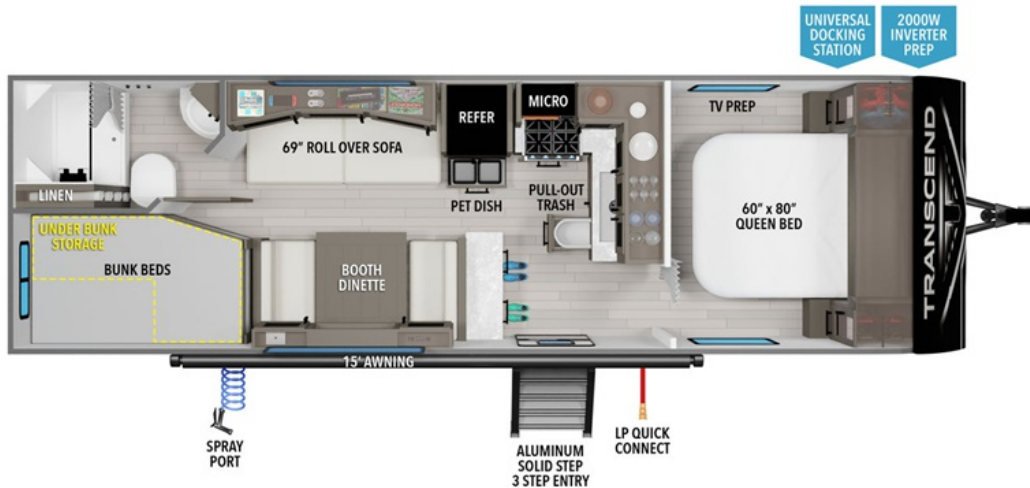

NEW 2025 Grand Design Transcend Xplor Call For Price

24BHX

Description

Grand Design Transcend Xplor travel trailer 24BHX highlights: 69" Rollover Sofa Pet Dish 15' Power Awning with LED Light Double-Size Bunks Â This is the perfect travel trailer if you like to camp with friends and family. Since there are double-size bunks, a queen bed in the front bed...