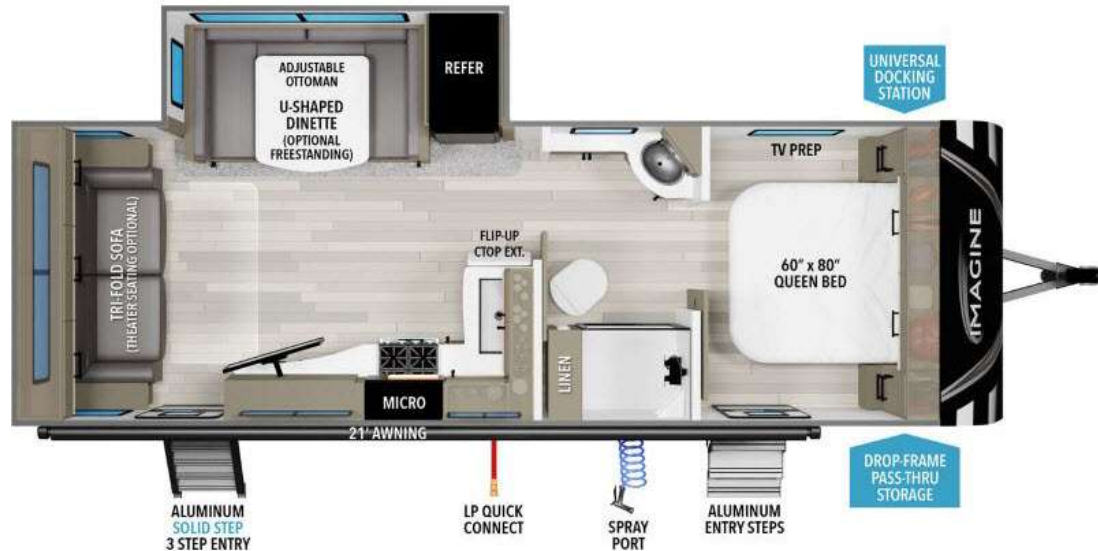

NEW 2025 Grand Design Imagine Call For Price

2500RL

Description

Grand Design Imagine travel trailer 2500RL highlights: Walk-Through Bath Dual Entry U-Shaped Dinette Solar Power Inlet Tri-Fold Sofa Â You will have an amazing amount of fun in this Imagine travel trailer! There is a tri-fold sofa and U-shaped dinette with removable ottoman that you...