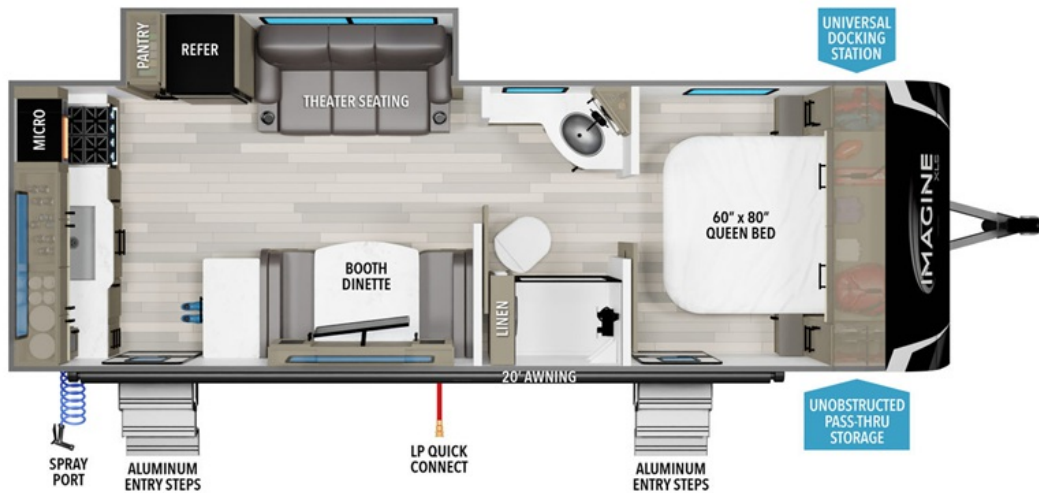

USED 2024 Grand Design Imagine XLS Call For Price

23LDE

Description

Grand Design Imagine XLS travel trailer 23LDE highlights: Private Bedroom Dual Entry Walk-Through Bath Single Slide 20' Electric Awning Â Treat yourself to a weekend of fun in this Imagine XLS travel trailer! Whether it's just you and your spouse, or you've chosen to bring along a g...

GENERAL INFORMATION

Manufacturer	Grand Design
Model Year	2024
Model Name	Imagine XLS
Model Code	Imagine XLS

Contact

Affinity RV Service Sales and Rentals
3197 Willow Creek Road
Prescott, AZ 86301
Phone: 928-445-7910
Fax:
Website: <http://www.affinityrv.com>