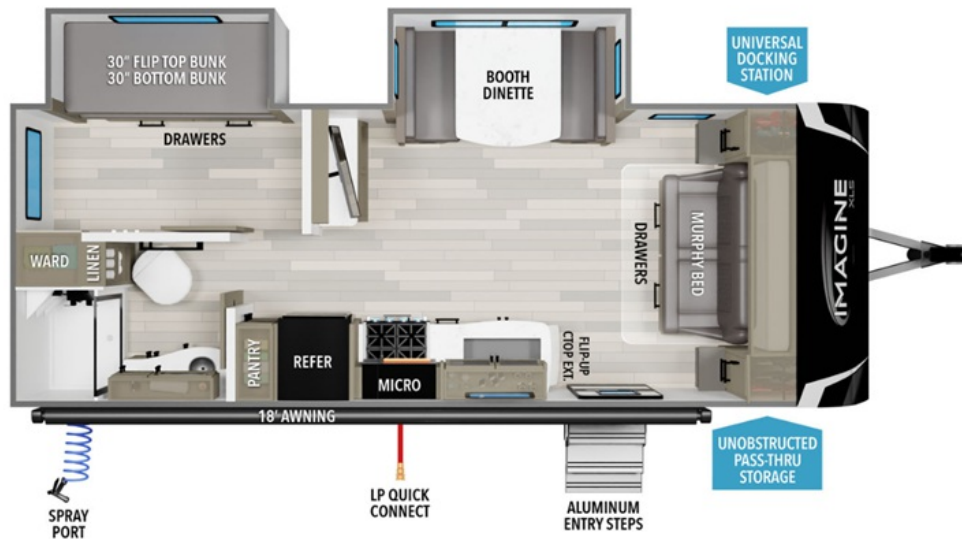

NEW 2025 Grand Design Imagine XLS

\$42,585

22BHE

Description

Grand Design Imagine XLS travel trailer 22BHE highlights: 30" Bunks in Slide Murphy Bed Flip-Up Countertop Booth Dinette Â Your family will love camping in this spacious and versatile trailer thanks to the double slides andÂ Murphy bed provided.Â During the day the Murphy bed is tucke...

GENERAL INFORMATION

| | |
|--------------|--------------|
| Manufacturer | Grand Design |
| Model Year | 2025 |
| Model Name | Imagine XLS |
| Model Code | Imagine XLS |

Contact

ExploreUSA RV Supercenter -
San Antonio
8615 W. US Hwy. 90
San Antonio, TX 78227
Phone: 210-673-4678
Fax:
Website:
<http://www.exploreusa.com>