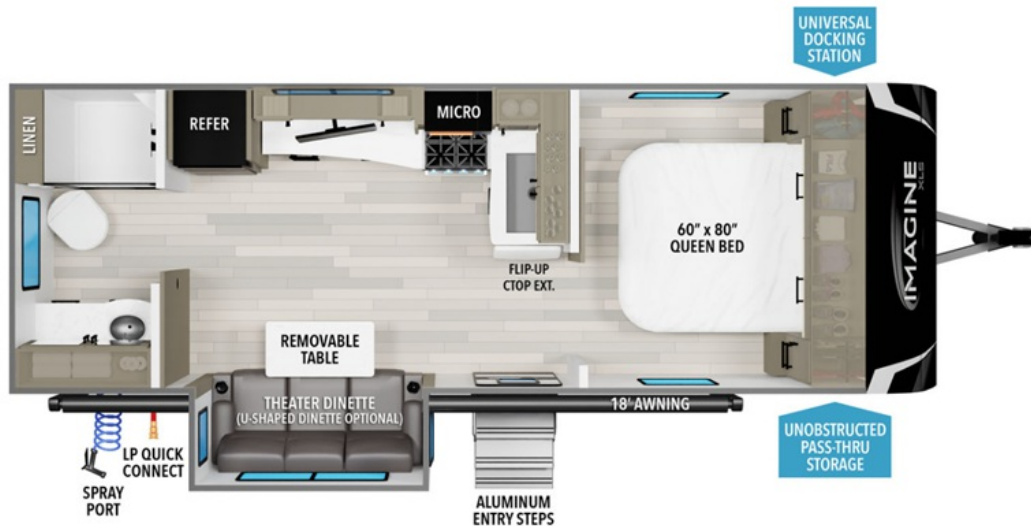

NEW 2025 Grand Design Imagine XLS Call For Price

22RBE

Description

Grand Design Imagine XLS travel trailer 22RBE highlights: Private Bedroom
Rear Full Bath Theater Dinette
Unobstructed Pass-Through
This Imagine XLS travel trailer was constructed just for you and your significant other! It has all of the essentials a couple could need, like a ful...

GENERAL INFORMATION

Manufacturer	Grand Design
Model Year	2025
Model Name	Imagine XLS
Model Code	Imagine XLS

Contact

Happy Daze RV's - Gilroy
6290 Monterey Dr.
Gilroy, CA 95020
Phone: 408-842-2221
Fax:
Website: <http://happydazerv.com>