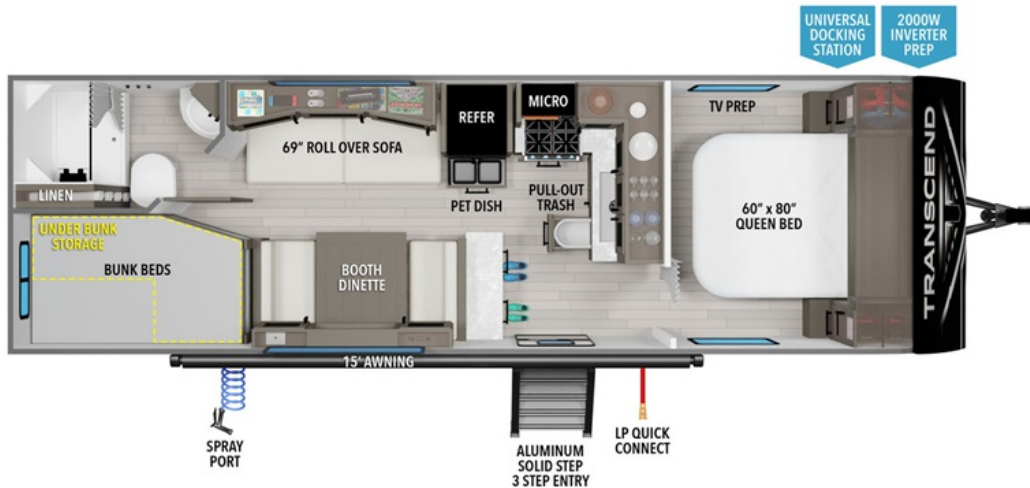

# NEW 2025 Grand Design Transcend Xplor \$25,419

24BHX

## Description

Grand Design Transcend Xplor travel trailer 24BHX highlights: 69" Rollover Sofa Pet Dish 15' Power Awning with LED Light Double-Size Bunks Â This is the perfect travel trailer if you like to camp with friends and family. Since there are double-size bunks, a queen bed in the front bed...

## GENERAL INFORMATION

Manufacturer	Grand Design
Model Year	2025
Model Name	Transcend Xplor
Model Code	Transcend Xplor