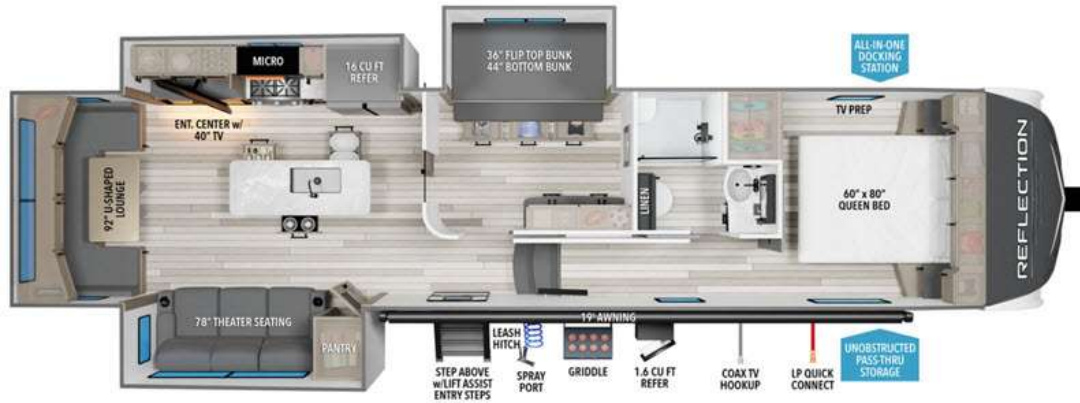

NEW 2025 Grand Design Reflection \$87,116

324MBS

Description

Grand Design Reflection fifth wheel 324MBS highlights: Middle Bunkhouse 92" U-Shaped Lounge 78" Triple Theater Seats 40" TV w/Fireplace Outside Kitchen Solar Package When you are looking for a versatile extra room for either a second bedroom or living area as well as an office, ...

GENERAL INFORMATION

Manufacturer	Grand Design
Model Year	2025
Model Name	Reflection
Model Code	Reflection

Contact

Brown's RV Superstore
30049 Hwy 151
Mc Bee, SC 29101
Phone: 843-335-8829

Fax:

Website:

<http://www.brownsrvsuperstore.com>