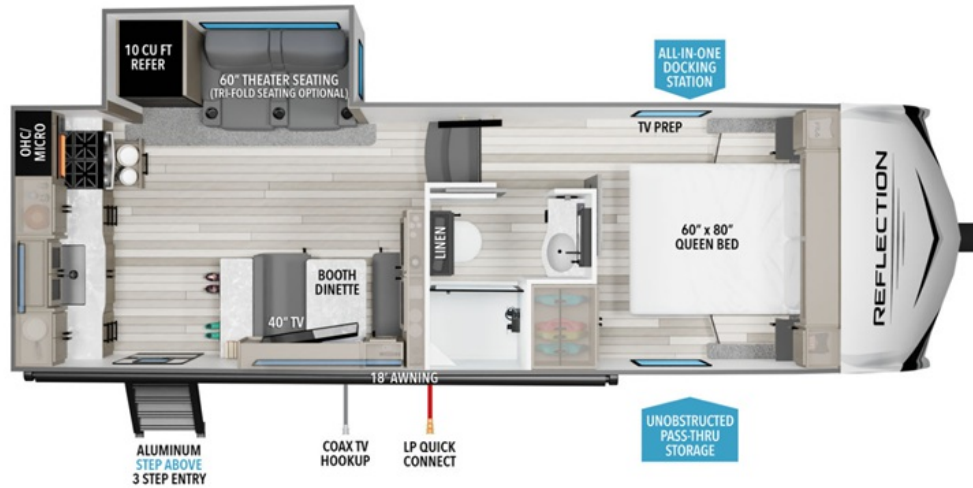

# NEW 2025 Grand Design Reflection 100 Series \$55,001

22RK

## Description

Grand Design Reflection 100 Series fifth wheel 22RK highlights: 40" LED TV on Swivel Full Bath Theater Seating Slide Out Unobstructed Pass-Thru Storage Queen Bed Â This rear kitchen fifth wheel is sure to meet all of your camping needs! Since the exterior length is only 26' 11", you...

## GENERAL INFORMATION

Manufacturer	Grand Design
Model Year	2025
Model Name	Reflection 100 Series
Model Code	Reflection 100 Series