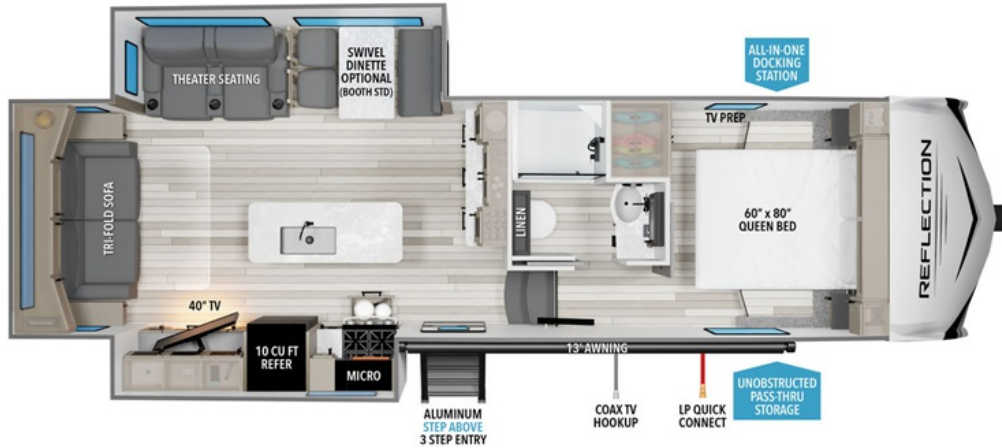

# NEW 2025 Grand Design Reflection 100 Series

## Description

Grand Design Reflection 100 Series fifth wheel 28RL highlights: Kitchen Island Queen Bed 13' "One Touch" Electric Awning Full Bath Front Private Bedroom  
Â You'll love the amount of space you have in this fifth wheel thanks to the dual opposing slides in the rear living area/kitchen....

## GENERAL INFORMATION

Manufacturer	Grand Design
Model Year	2025
Model Name	Reflection 100 Series
Model Code	Reflection 100 Series