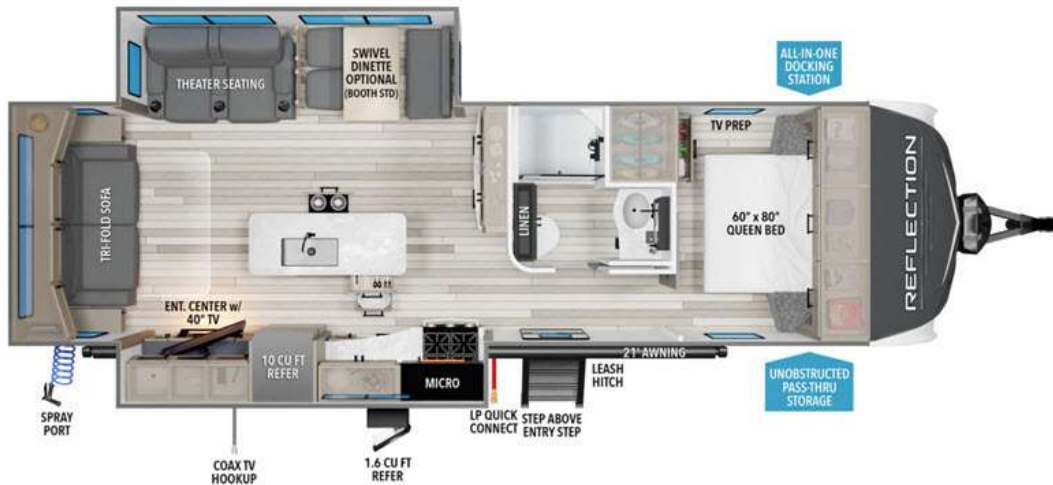

USED 2024 Grand Design Reflection Call For Price

297RSTS

Description

Grand Design Reflection travel trailer 297RSTS highlights: Outside Kitchen Rear Tri-Fold Sofa Hutch w/Overhead Cabinets Fireplace Kitchen Island Premium Congoleum Flooring Solar Package Â Whether you travel to explore or relax, this trailer will give you the choice depending where...

GENERAL INFORMATION

Manufacturer	Grand Design
Model Year	2024
Model Name	Reflection
Model Code	Reflection

Contact

Palm Beach RV
5757 N. Military Trail
West Palm Beach, FL 33407
Phone: 561-689-5788
Fax:
Website:
<http://www.palmbeachrv.com>