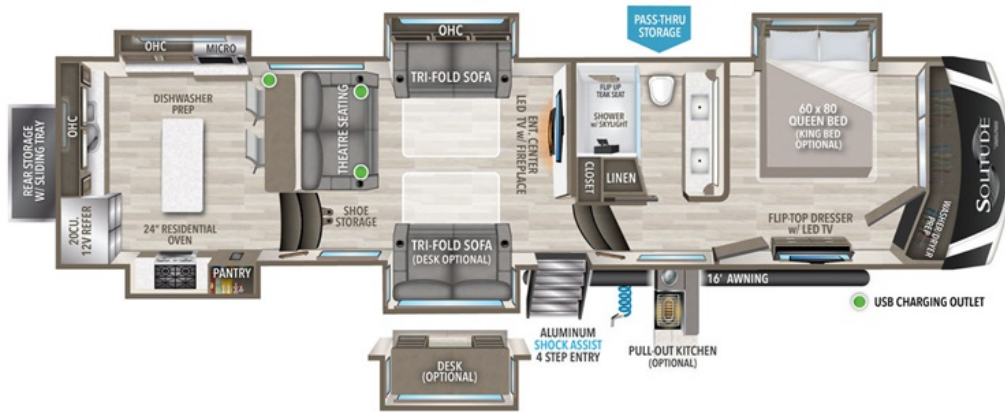

# NEW 2025 Grand Design Solitude Call For Price

390RK

## Description

Grand Design Solitude fifth wheel 390RK highlights: Five Slides Raised Rear Kitchen Dual-Sink Bath Vanity Bar Top with Chairs Exterior Sliding Tray Â Enjoy each and every vacation, month-long trips, or even extended stays at an RV park in this spacious fifth wheel! The raised rear k...

## GENERAL INFORMATION

Manufacturer	Grand Design
Model Year	2025
Model Name	Solitude
Model Code	Solitude