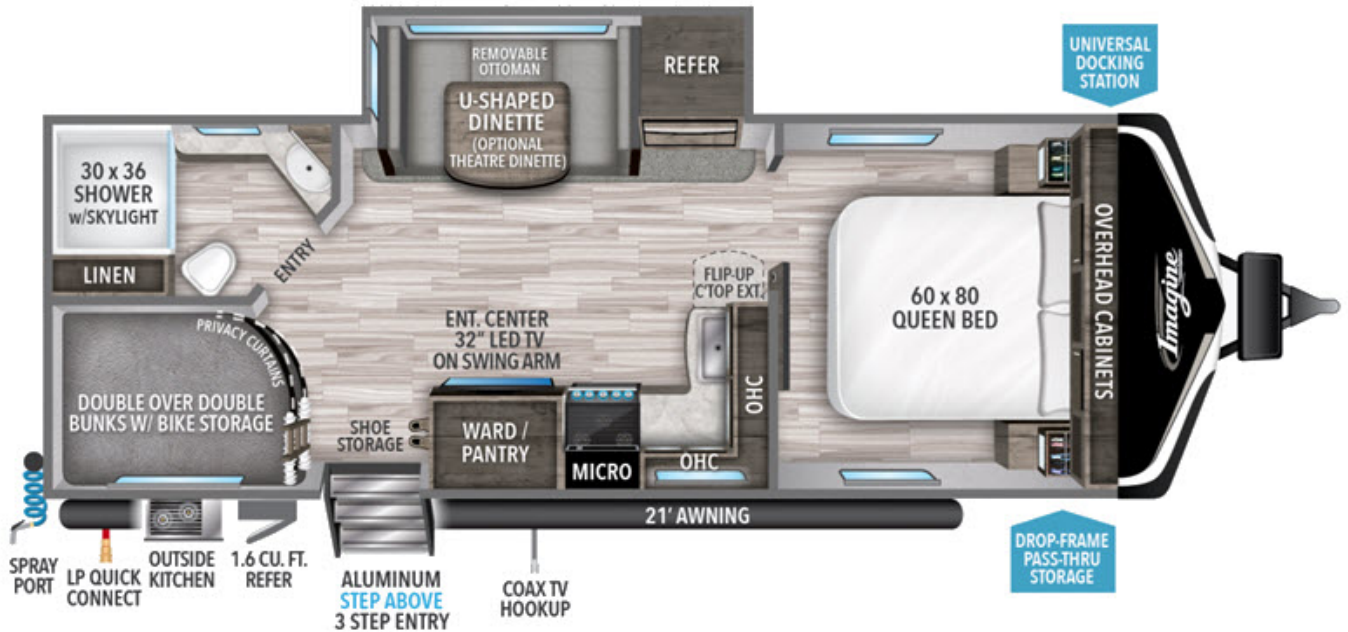

USED 2020 Grand Design Imagine \$24,995

2400BH

Description

Grand Design Imagine 2400BH travel trailer highlights: Double Size Bunks Bike Storage U-Shaped Dinette Shoe Storage Outside Kitchen
 Â You can imagine all you want but all you need to do is walk inside this travel trailer to see how the floorplan fits your family.Â There is bedding f...

GENERAL INFORMATION

Manufacturer	Grand Design
Model Year	2020
Model Name	Imagine
Model Code	Imagine

Contact

Meyer's of Syracuse LLC
 8575 Brewerton Rd - Suite 1
 Cicero, NY 13039
 Phone: 315-699-7000
 Fax:
 Website:
<http://www.meyersvs.com>