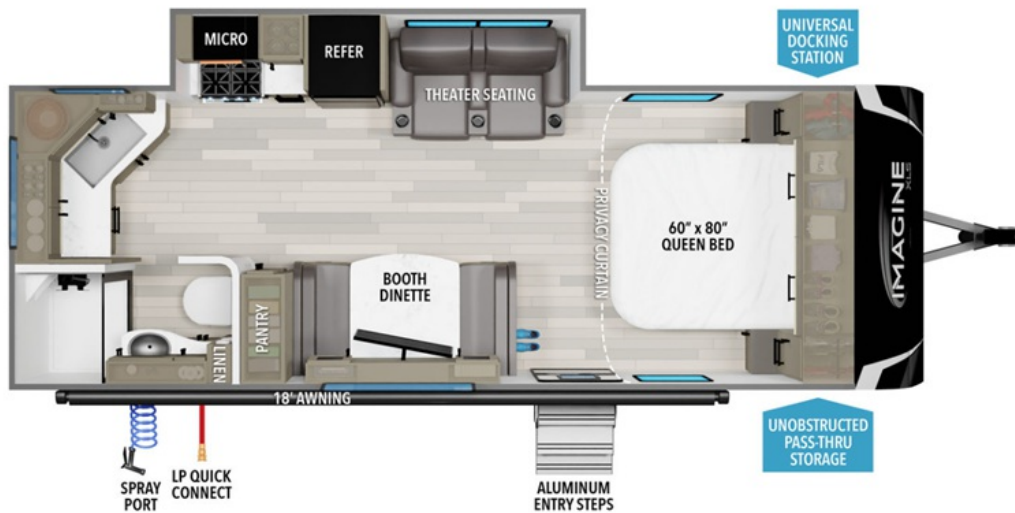

NEW 2025 Grand Design Imagine XLS

\$47,727

22MLE

Description

Grand Design Imagine XLS travel trailer 22MLE highlights: Queen Bed Theatre Seating Booth Dinette Unobstructed Pass-Through. This Imagine XLS travel trailer has theater seating and a booth dinette that you can use any time you need a little break from the outdoors. If you want to co...

GENERAL INFORMATION

Manufacturer	Grand Design
Model Year	2025
Model Name	Imagine XLS
Model Code	Imagine XLS

Contact

Mike Thompson's RV - Colton
902 RV Center Drive Lots 6-9
Colton, CA 92324
Phone: 562-921-0955
Fax: