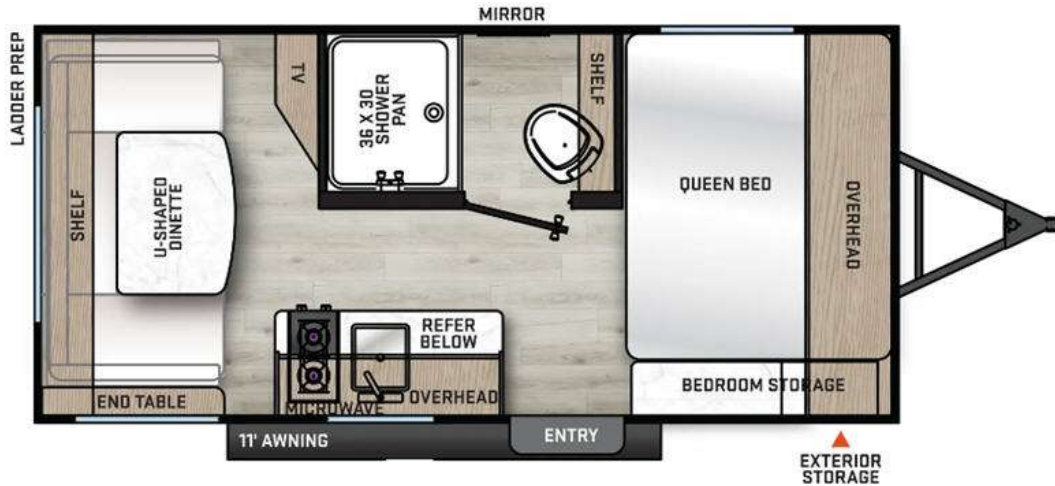

NEW 2025 Coachmen RV Catalina Summit Series 7

\$14,995

154RDX

Description

This Catalina Summit Series 7 travel trailer 154RDX highlights: U-Shaped Dinette GE Two Burner Cooktop Queen Bed Exterior Storage ^ The perfect unit for a cozy weekend retreat for two or three! There is a queen bed up front with overhead storage and more at the foot of the bed to kee...

GENERAL INFORMATION

Manufacturer	Coachmen RV
Model Year	2025
Model Name	Catalina Summit Series 7
Model Code	Catalina Summit Series 7

Contact

Bish's RV, Coldwater MI
891 E Chicago St
Cold Water, MI 49036
Phone: (517) 278-5196
Fax:
Website: <https://www.bishs.com/>