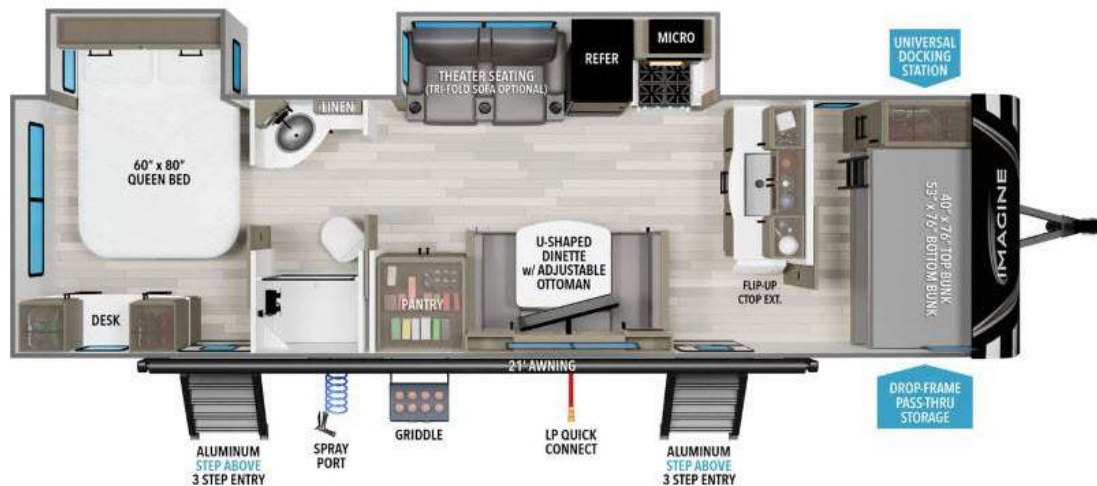

NEW 2025 Grand Design Imagine

\$62,225

2920BS

Description

Grand Design Imagine travel trailer 2920BS highlights: Rear Bedroom Theater Seating Front Private Bunkroom U-Shaped Dinette Dual Entry Skylight Over Shower
Â You will love this family bunkhouse trailer with dual entry/exit doors with one door leading directly into your rear private...

GENERAL INFORMATION

Manufacturer	Grand Design
Model Year	2025
Model Name	Imagine
Model Code	Imagine

Contact

Palm Beach RV
5757 N. Military Trail
West Palm Beach, FL 33407
Phone: 561-689-5788
Fax:
Website:
<http://www.palmbeachrv.com>