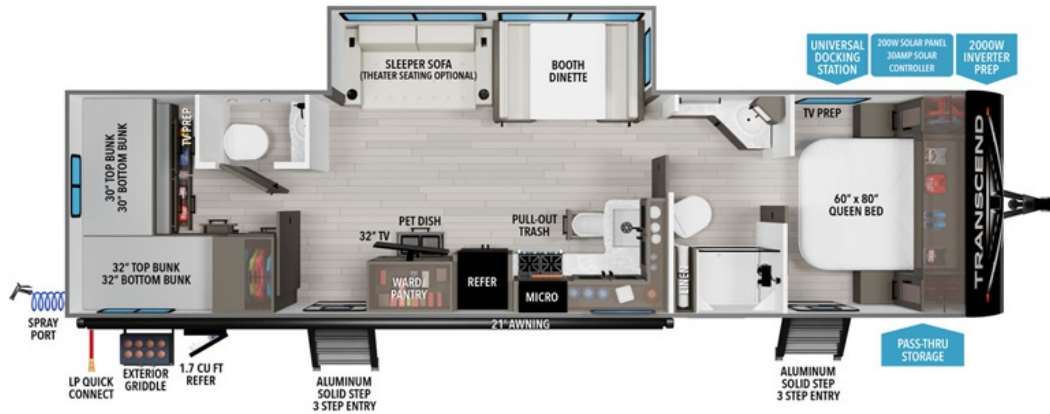

# NEW 2025 Grand Design Transcend Call For Price

305BHT

## Description

Grand Design Transcend travel trailer 305BHT highlights: Sleeper Sofa Dual Entry Doors Rear Private Bunkhouse Suite Entryway Wardrobe/Pantry Walk-Thru Bath Large Slide Out - Your crew of nine will love camping in this spacious travel trailer! There are four bunks in the rear bunkho...

## GENERAL INFORMATION

Manufacturer	Grand Design
Model Year	2025
Model Name	Transcend
Model Code	Transcend