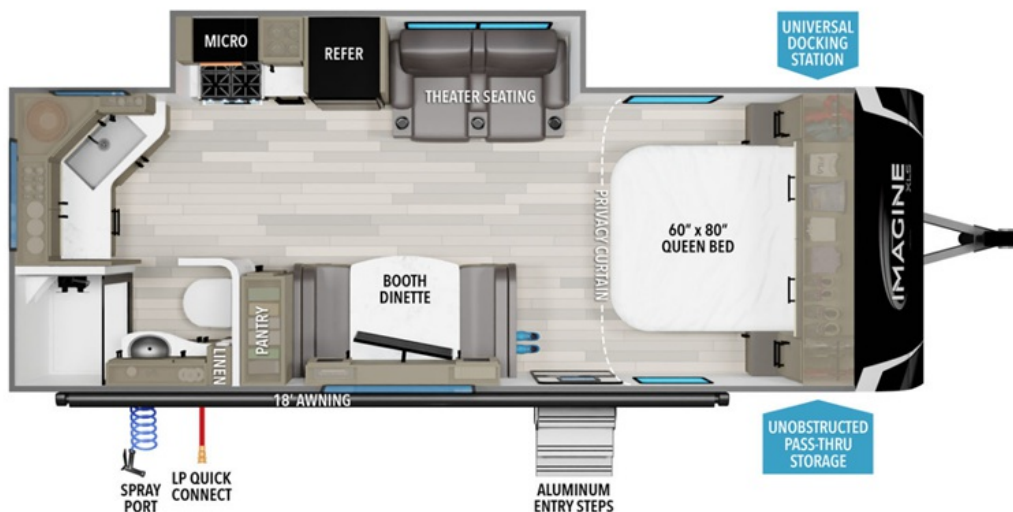

NEW 2025 Grand Design Imagine XLS Call For Price

22MLE

Description

Grand Design Imagine XLS travel trailer 22MLE highlights: Queen Bed Theatre Seating Booth Dinette Unobstructed Pass-Through This Imagine XLS travel trailer has theater seating and a booth dinette that you can use any time you need a little break from the outdoors. If you want to co...

GENERAL INFORMATION

Manufacturer	Grand Design
Model Year	2025
Model Name	Imagine XLS
Model Code	Imagine XLS

Contact

Alpin Haus Ski Shop - Port Jervis
36 U.S. 6
Port Jervis, NY 12771
Phone: 845-672-0255
Fax:
Website:
<http://www.alpinhaus.com>