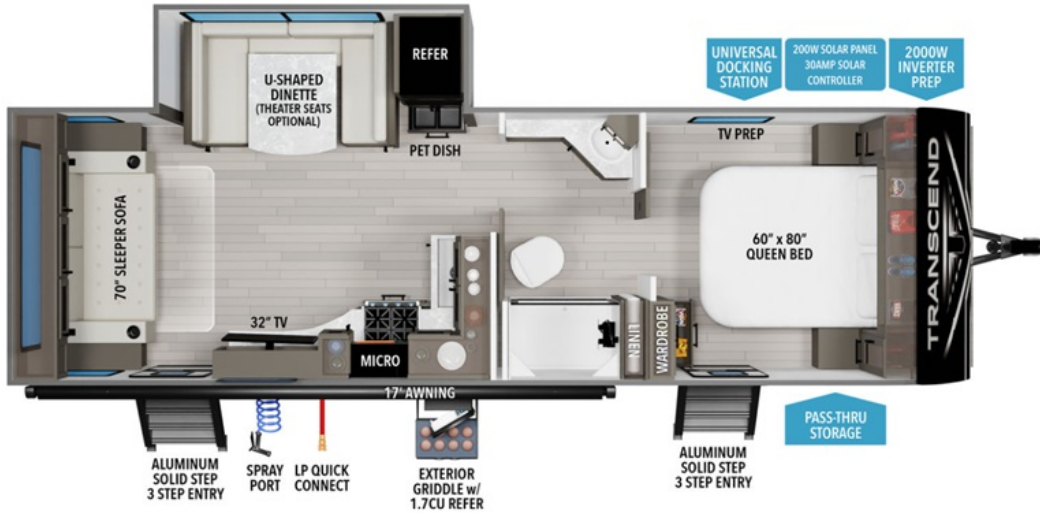

## Description

Grand Design Transcend travel trailer 245RLT highlights: U-Shaped Dinette Slide Exterior Griddle and Refrigerator Front Master Bedroom 32" TV in Living Room  
Camping trips at the lake are just better in this dual entry travel trailer! You will love the amount of interior space you ...

## GENERAL INFORMATION

Manufacturer	Grand Design
Model Year	2025
Model Name	Transcend
Model Code	Transcend