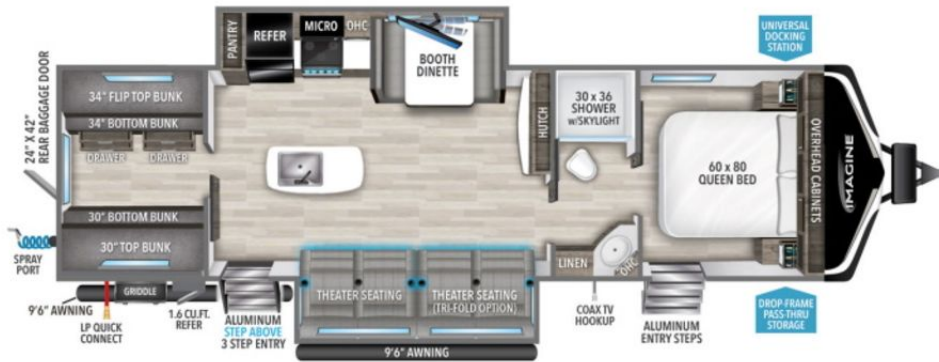

NEW 2025 Grand Design Imagine \$66,498

3210BH

Description

2024 Grand Design Imagine 3210BH Every family needs a getaway vehicle. Whether you're leaving the world behind for the weekend or sticking around for a stay-cation, with the Imagine it's all as easy as tow and go. Down to every tiny detail, the Imagine offers everything your family needs for adventur...

GENERAL INFORMATION

Manufacturer	Grand Design
Model Year	2025
Model Name	Imagine
Model Code	Imagine

Contact

Campers Unlimited
4315 Old Pump Station Rd
Gadsden, AL 35904
Phone: 265-344-2084

Fax:

Website:

<https://www.campersunlimited.net/>