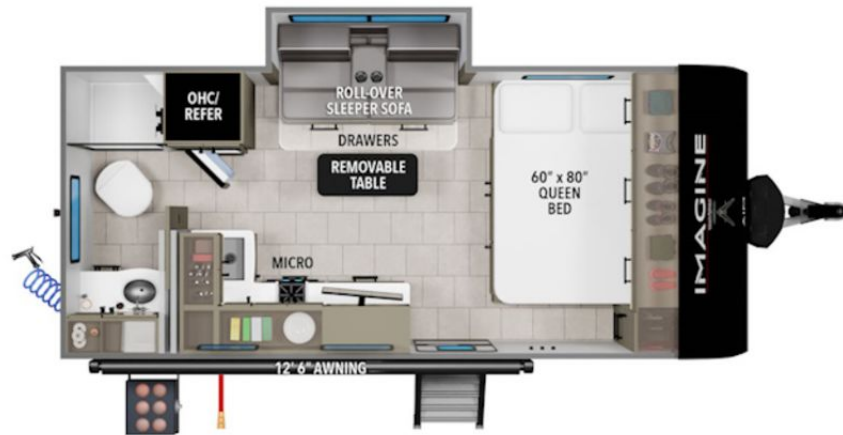

NEW 2025 Grand Design Imagine AIM

\$35,475

16ML

Description

2025 Grand Design Imagine AIM 16ML Family time to go. Light on weight, not substance, the Imagine AIM features floorplans starting at under 3,600-pounds. AIM pairs perfectly with even more of today's mid-size SUVs, without the compromise that other manufacturers feel forced to make in pursuit of lighte...