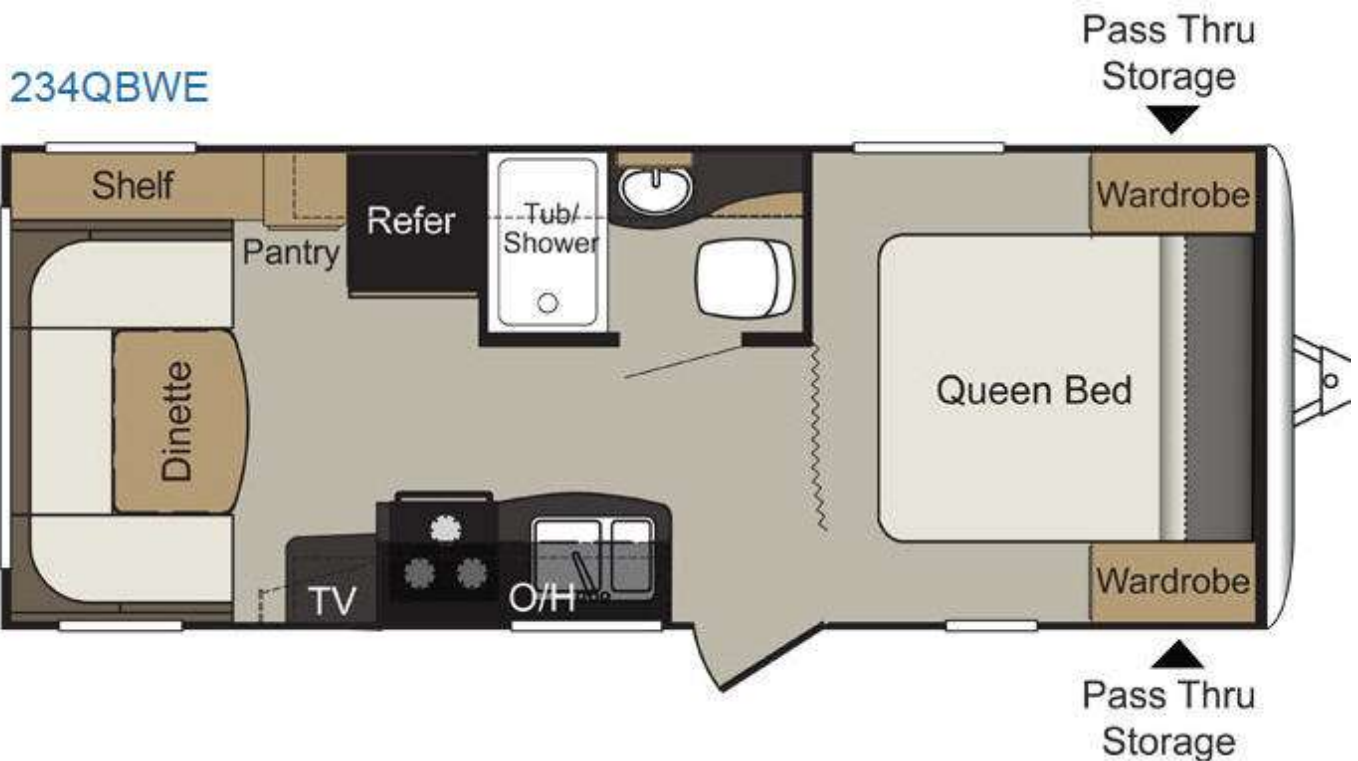

USED 2015 Keystone RV Passport \$18,900

Description

This Passport Express travel trailer 234QBWE is the perfect unit for three or four to enjoy featuring a front semi-private bedroom and rear u-shaped dinette. As you enter notice the front queen bed with overhead cabinet for storage. There is a privacy curtain that can be pulled at night if you...