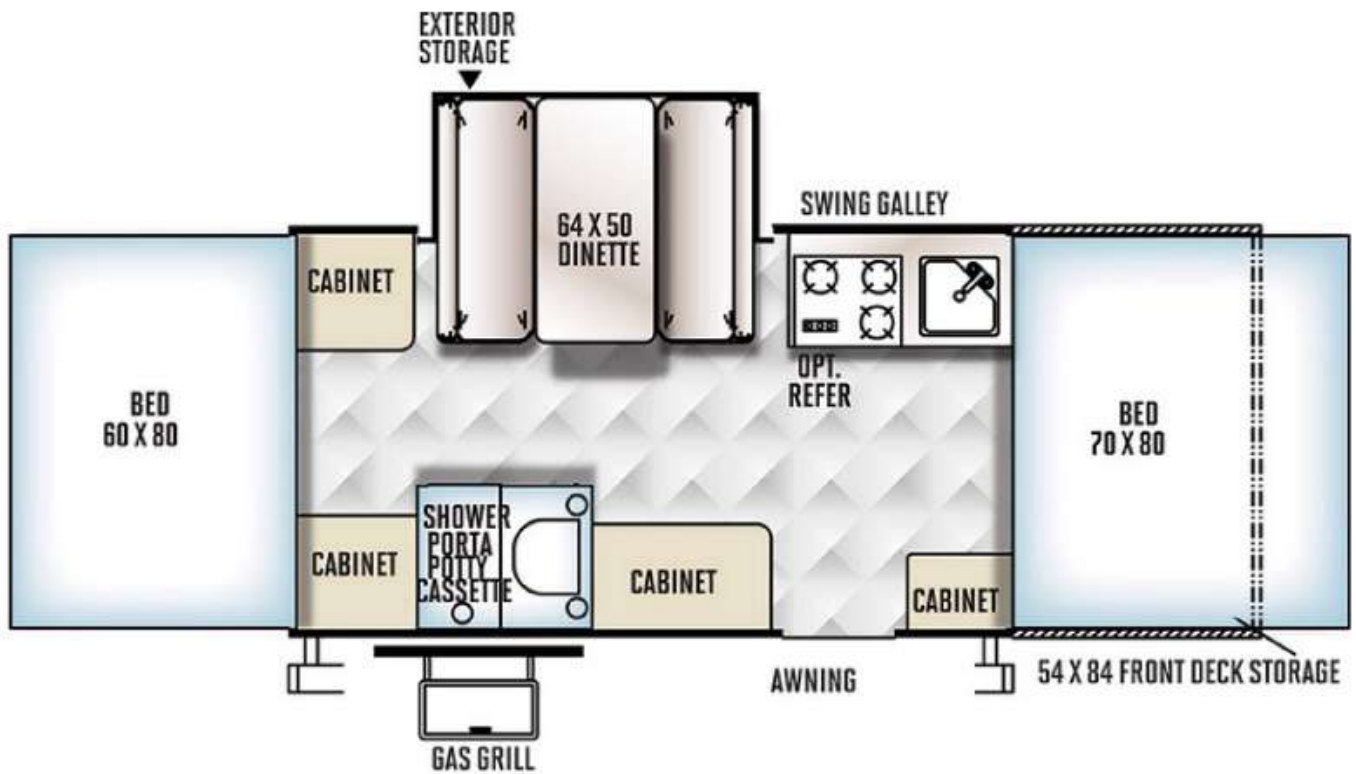

## Description

The single slide on this pop-up camper helps to open up the floor space. As you enter the Rockwood Extreme Sports 232ESP you will find a rear queen tent bed and a front king. There are four storage cabinets throughout this model. Along the door side find a shower and a porta potty cassette. Opp...