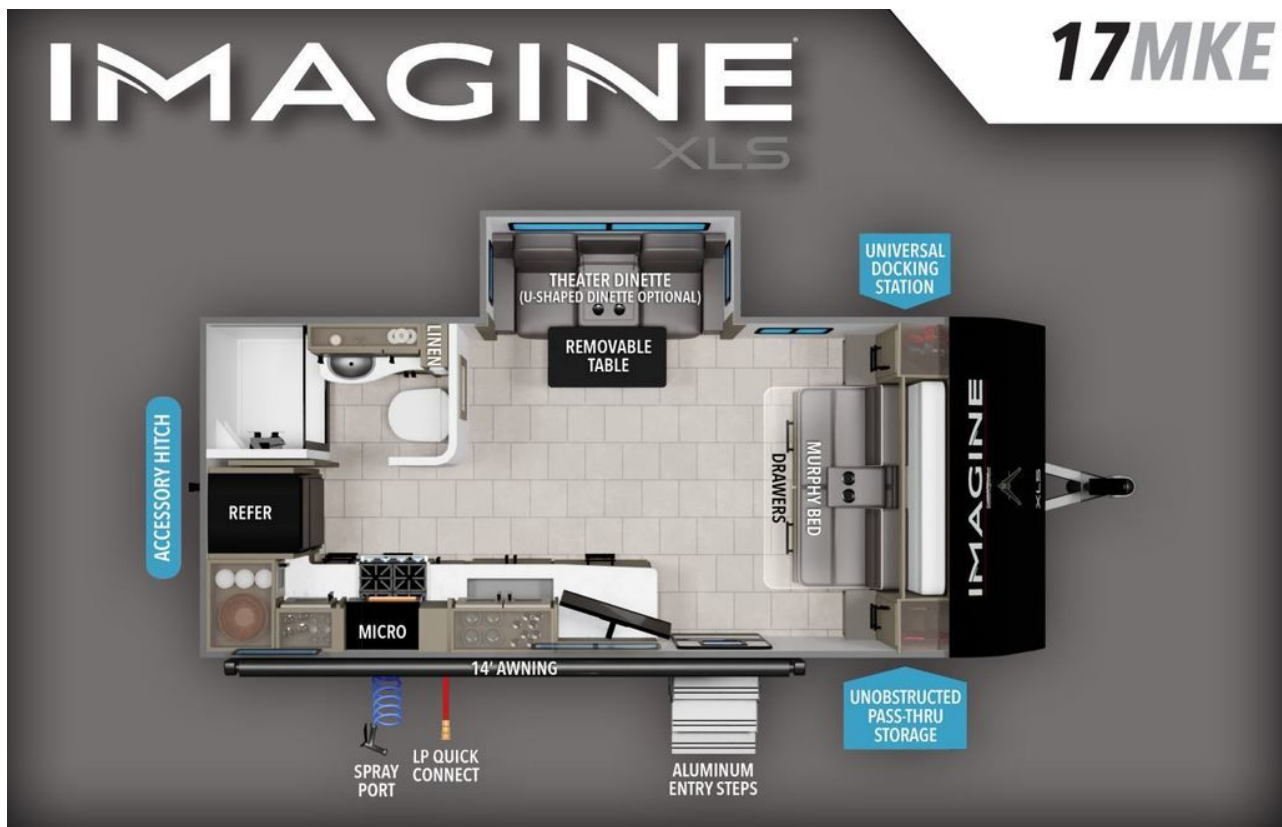

NEW 2025 Grand Design Imagine XLS

Call For Price

Description

No description available

GENERAL INFORMATION

Manufacturer	Grand Design
Model Year	2025
Model Name	Imagine XLS
Model Code	Imagine XLS

Contact

Leisure Time RV Center
8 Leisure Drive
Quispamsis, NB E2E 0T1
Phone: 506-849-3363
Fax:
Website:
<http://www.leisuretimervcenter.com>