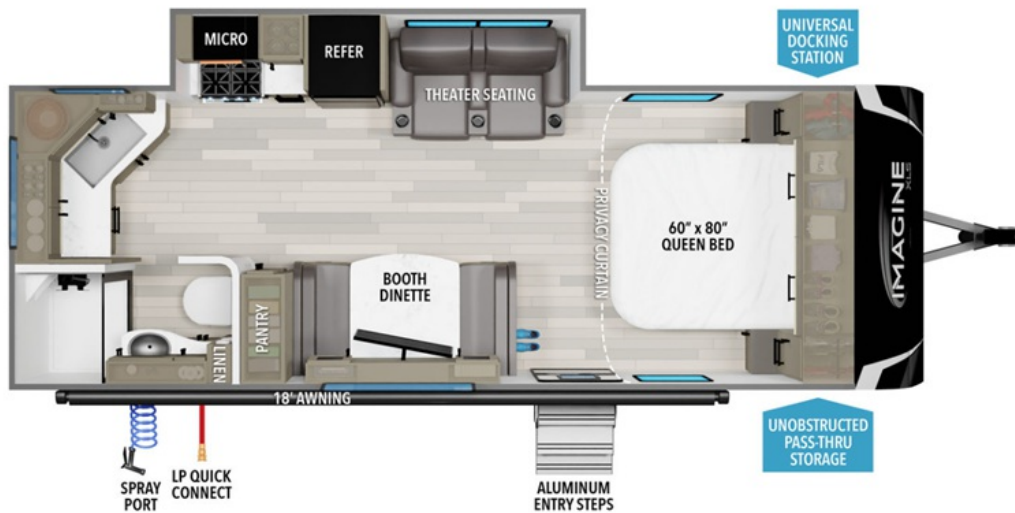

## Description

Grand Design Imagine XLS travel trailer 22MLE highlights: Queen Bed Theatre Seating Booth Dinette Unobstructed Pass-Through. This Imagine XLS travel trailer has theater seating and a booth dinette that you can use any time you need a little break from the outdoors. If you want to co...