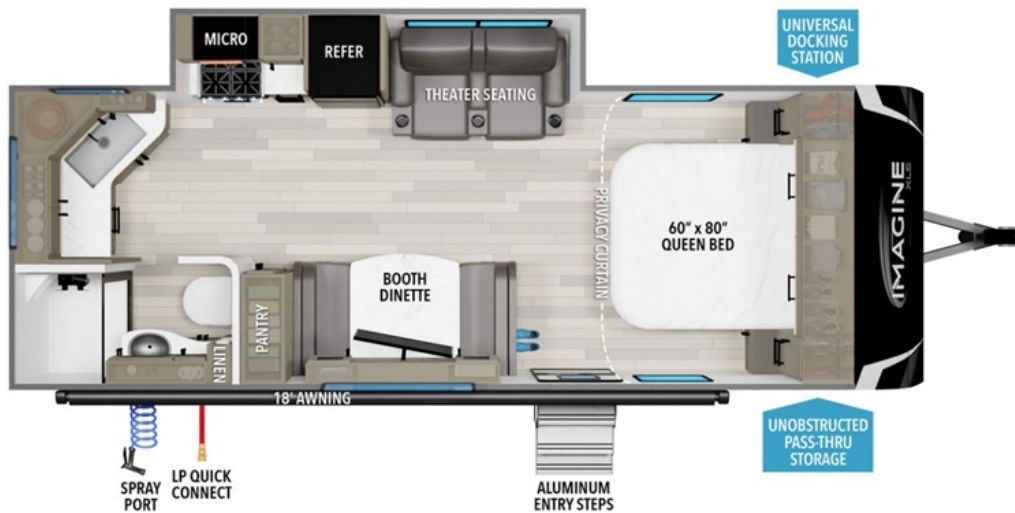

NEW 2025 Grand Design Imagine XLS

\$47,114

22MLE

Description

Grand Design Imagine XLS travel trailer 22MLE highlights: Queen Bed Theatre Seating Booth Dinette Unobstructed Pass-Through. This Imagine XLS travel trailer has theater seating and a booth dinette that you can use any time you need a little break from the outdoors. If you want to co...

GENERAL INFORMATION

Manufacturer	Grand Design
Model Year	2025
Model Name	Imagine XLS
Model Code	Imagine XLS

Contact

Bish's RV Inc. - Filer

21318 Hwy 30

Filer, ID 83328

Fax:

Website: <http://www.bishs.com>