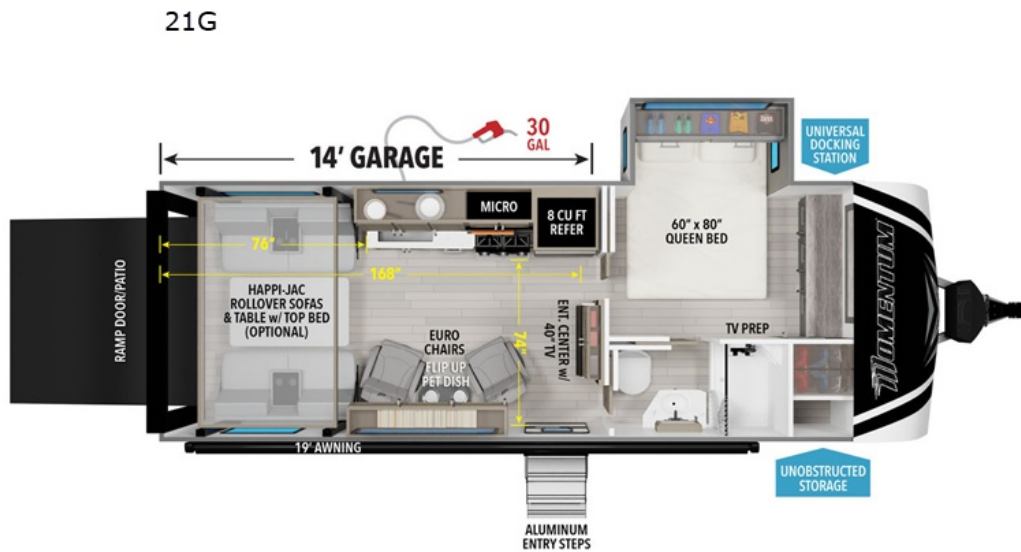

NEW 2025 Grand Design Momentum G-Class

\$72,832

Description

Grand Design Momentum G-Class toy hauler 21G highlights: Queen Bed Slide Master Suite Euro Chairs Ramp Door/Patio Fuel Station 14' Garage

You don't have to rough it with all the amenities found in this Momentum G-Class toy hauler including your own master suite with a walk-around...

GENERAL INFORMATION

Manufacturer	Grand Design
Model Year	2025
Model Name	Momentum G-Class
Model Code	Momentum G-Class

Contact

Meyer's of Syracuse LLC
 8575 Brewerton Rd - Suite 1
 Cicero, NY 13039
 Phone: 315-699-7000
 Fax:
 Website:
<http://www.meyersrvs.com>