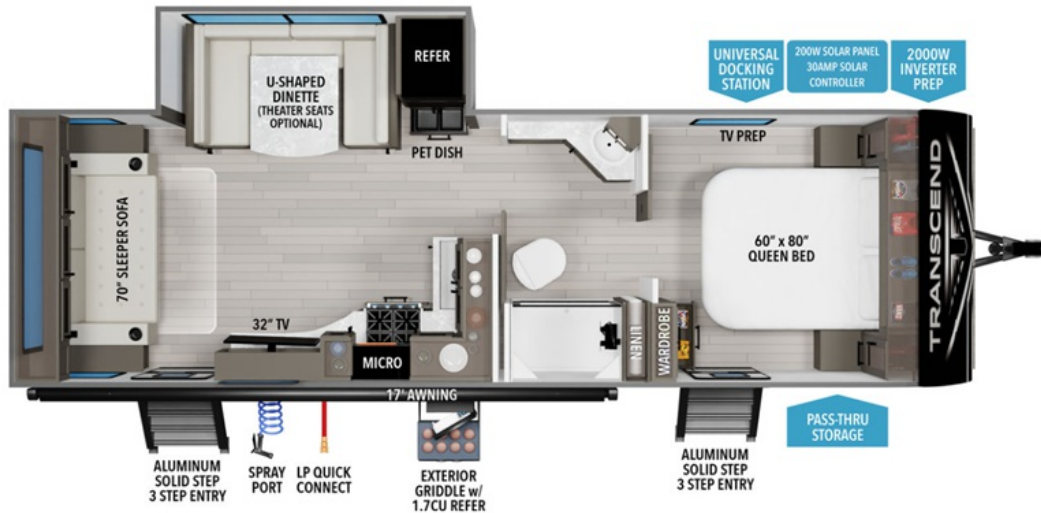

# NEW 2025 Grand Design Transcend Call For Price

245RLT

## Description

Grand Design Transcend travel trailer  
245RLT highlights: U-Shaped Dinette  
Slide Exterior Griddle and Refrigerator  
Front Master Bedroom 32" TV in Living  
Room  
Camping trips at the lake are just  
better in this dual entry travel trailer! You  
will love the amount of interior space you ...

## GENERAL INFORMATION

Manufacturer	Grand Design
Model Year	2025
Model Name	Transcend
Model Code	Transcend