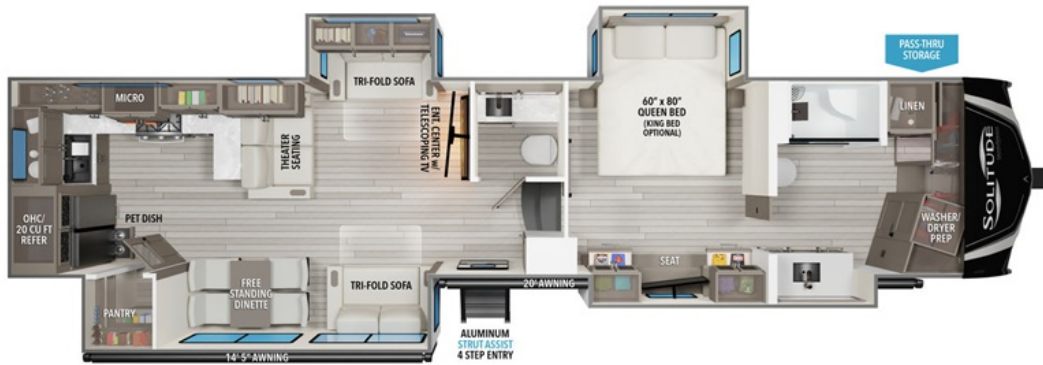

NEW 2025 Grand Design Solitude Call For Price

417KB

Description

Grand Design Solitude fifth wheel 417KB highlights: Rear Kitchen LED TV and Fireplace Master Bedroom Bath and a Half Free-Standing Dinette Theater Seating Â Comfort will come easy in this four slide out fifth wheel! You will feel right at home with a master bedroom that includes a ...

GENERAL INFORMATION

Manufacturer	Grand Design
Model Year	2025
Model Name	Solitude
Model Code	Solitude

Contact

Alpin Haus Ski Shop -
Gansevoort/Saratoga
30 Gordon Ln
Gansevoort, NY 12831
Phone: 518-226-8000