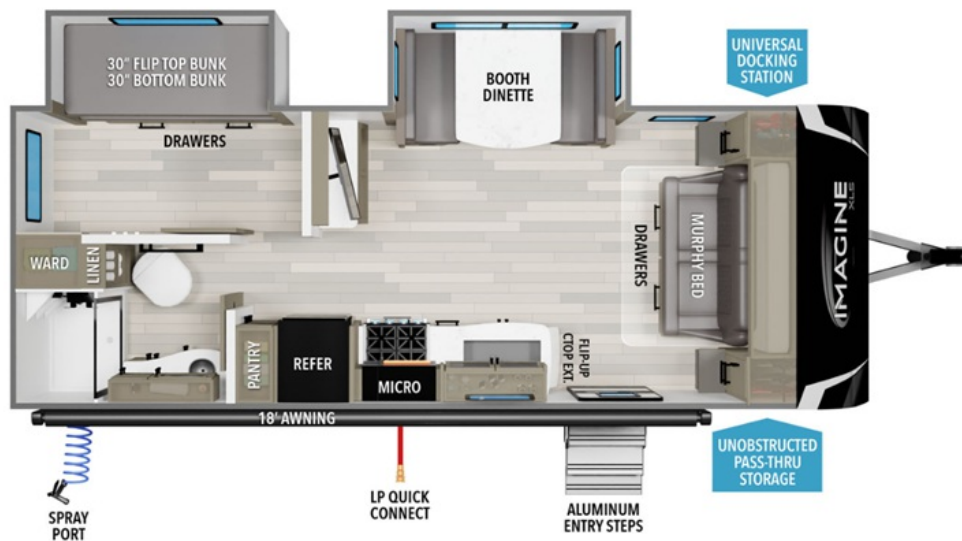

# NEW 2025 Grand Design Imagine XLS Call For Price

22BHE

## Description

Grand Design Imagine XLS travel trailer 22BHE highlights: 30" Bunks in Slide Murphy Bed Flip-Up Countertop Booth Dinette Â Your family will love camping in this spacious and versatile trailer thanks to the double slides andÂ Murphy bed provided.Â During the day the Murphy bed is tucke...

## GENERAL INFORMATION

Manufacturer	Grand Design
Model Year	2025
Model Name	Imagine XLS
Model Code	Imagine XLS