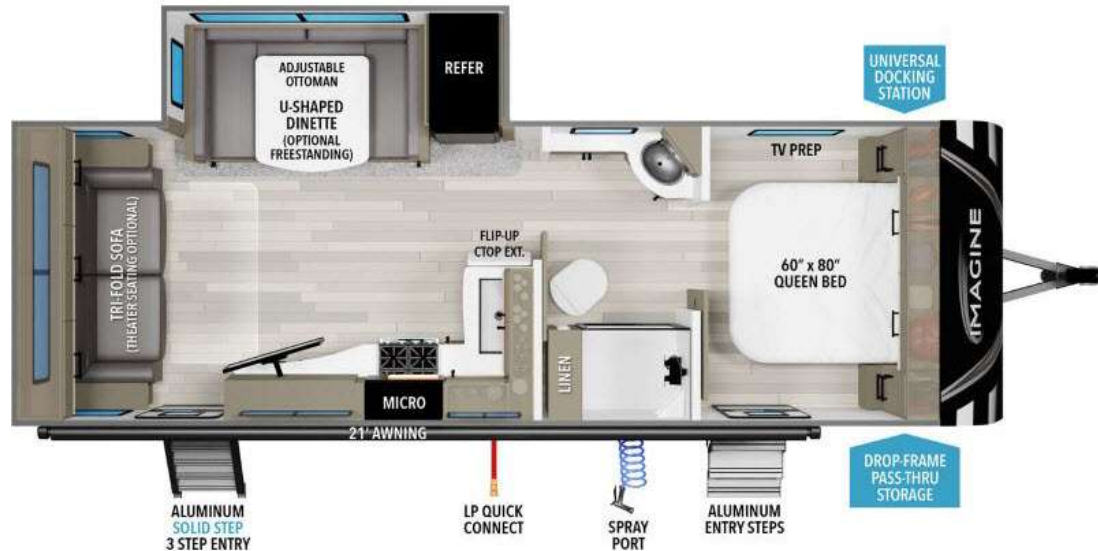

NEW 2025 Grand Design Imagine Call For Price

2500RL

Description

Grand Design Imagine travel trailer 2500RL highlights: Walk-Through Bath Dual Entry U-Shaped Dinette Solar Power Inlet Tri-Fold Sofa & You will have an amazing amount of fun in this Imagine travel trailer! There is a tri-fold sofa and U-shaped dinette with removable ottoman that you...

GENERAL INFORMATION

Manufacturer	Grand Design
Model Year	2025
Model Name	Imagine
Model Code	Imagine

Contact

Happy Daze RV's - Gilroy
6290 Monterey Dr.
Gilroy, CA 95020
Phone: 408-842-2221
Fax:
Website: <http://happydazerv.com>