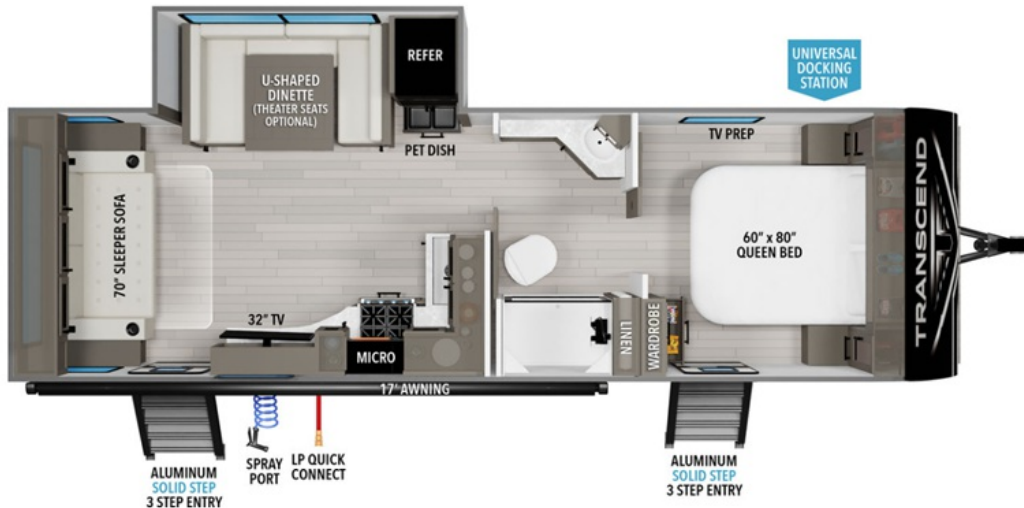

NEW 2025 Grand Design Transcend Xplor

\$37,998

245RL

Description

Grand Design Transcend Xplor travel trailer 245RL highlights: Front Private Bedroom Microwave Oven U-Shaped dinette 17' Power Awning with LED Light
Â This dual-entry travel trailer will allow you to enjoy weekend getaways in complete comfort. The rear living area includes a U-shaped ...

GENERAL INFORMATION

Manufacturer	Grand Design
Model Year	2025
Model Name	Transcend Xplor
Model Code	Transcend Xplor

Contact

Happy Daze RV's - Gilroy
6290 Monterey Dr.
Gilroy, CA 95020
Phone: 408-842-2221
Fax:
Website: <http://happydazerv.com>