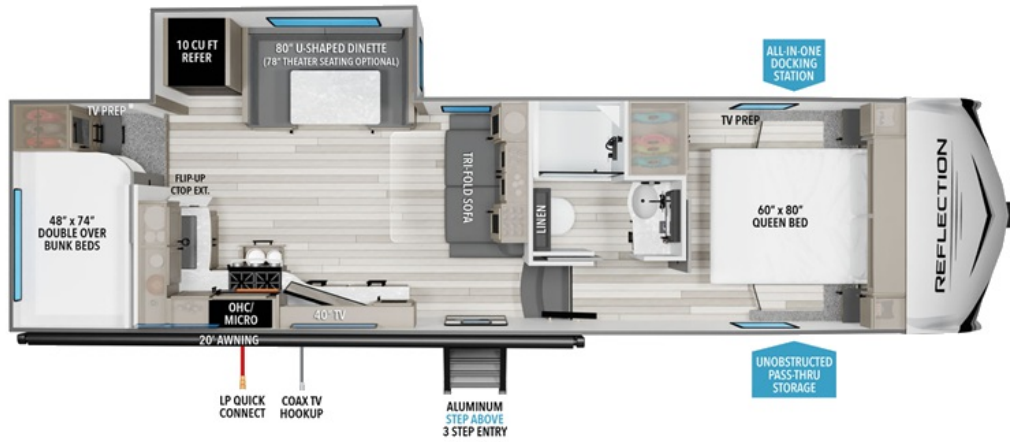

NEW 2025 Grand Design Reflection 100 Series \$76,790

27BH

Description

Grand Design Reflection 100 Series fifth wheel 27BH highlights: Double-Size Bunks 10 Cu. Ft. 12V Refrigerator Front Private Bedroom 20' "One Touch" Electric Awning Â Camping with friends and family just got a whole lot easier in this fifth wheel with double-size bunks and a front pri...

GENERAL INFORMATION

Manufacturer	Grand Design
Model Year	2025
Model Name	Reflection 100 Series
Model Code	Reflection 100 Series

Contact

Arbutus RV - Sidney
10040 Galaran Road
Sidney, BC V8L 5X9
Phone: 250-655-1424