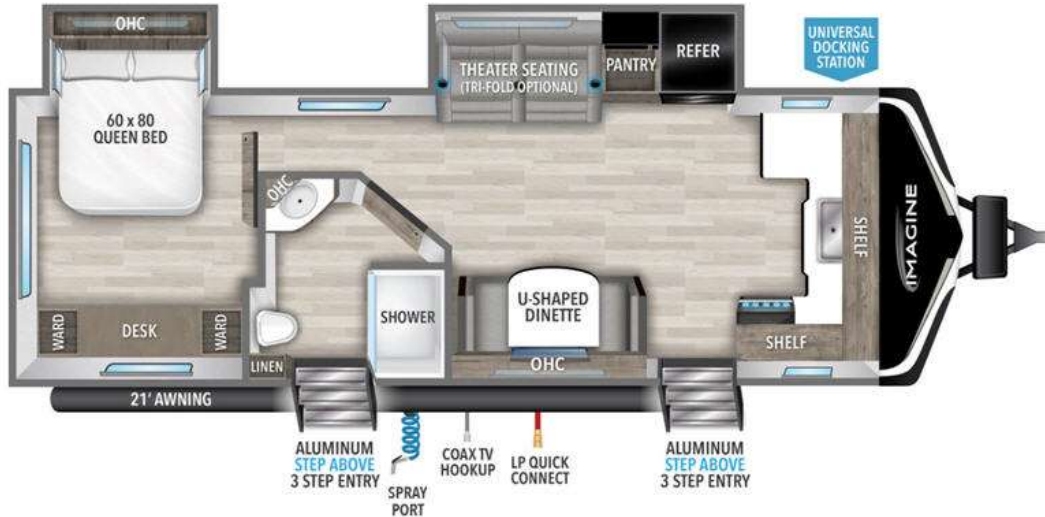

NEW 2024 Grand Design Imagine

\$39,995

2660BS

Description

Grand Design Imagine travel trailer 2660BS highlights: Rear Bedroom w/Queen Bed on Slide Theater Seating across from TV U-Shaped Dinette Front Kitchen Layout with Pantry Large Bathroom w/Skylight Over Shower ABS Axle Assembly Rear Ladder Manual Stabilizer Jacks and Electric Tongue J...

GENERAL INFORMATION

Manufacturer	Grand Design
Model Year	2024
Model Name	Imagine
Model Code	Imagine

Contact

Evans and Son RV Sales
323 W Illinois St.
Petersburg, IN 47567
Phone: 812-354-2979
Fax:
Website:
<http://www.evansrvsales.com>