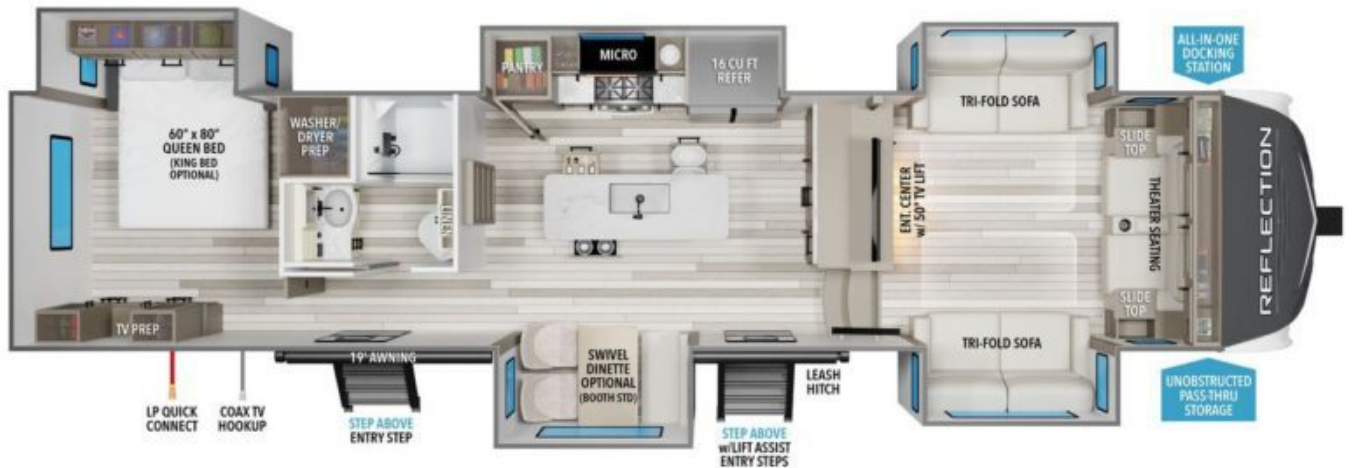

NEW 2025 Grand Design Reflection Call For Price

Description

This front living couples' fifth wheel is everything you could dream of and more! EXTERIOR: Fiberglass exterior, 16" tires, Aluminum rims, Arctic 4-seasons protection package, Power awning with LED lights, 6-Point Auto Level, 2 Central ducted A/C's and furnace, Exterior shower hose, Black tank flush...

GENERAL INFORMATION

Manufacturer	Grand Design
Model Year	2025
Model Name	Reflection
Model Code	Reflection

Contact

Minard's Leisure World Ltd.

921 Government Rd. S

Weyburn, SK S4H 3R3

Phone: 306-842-3288

Fax: