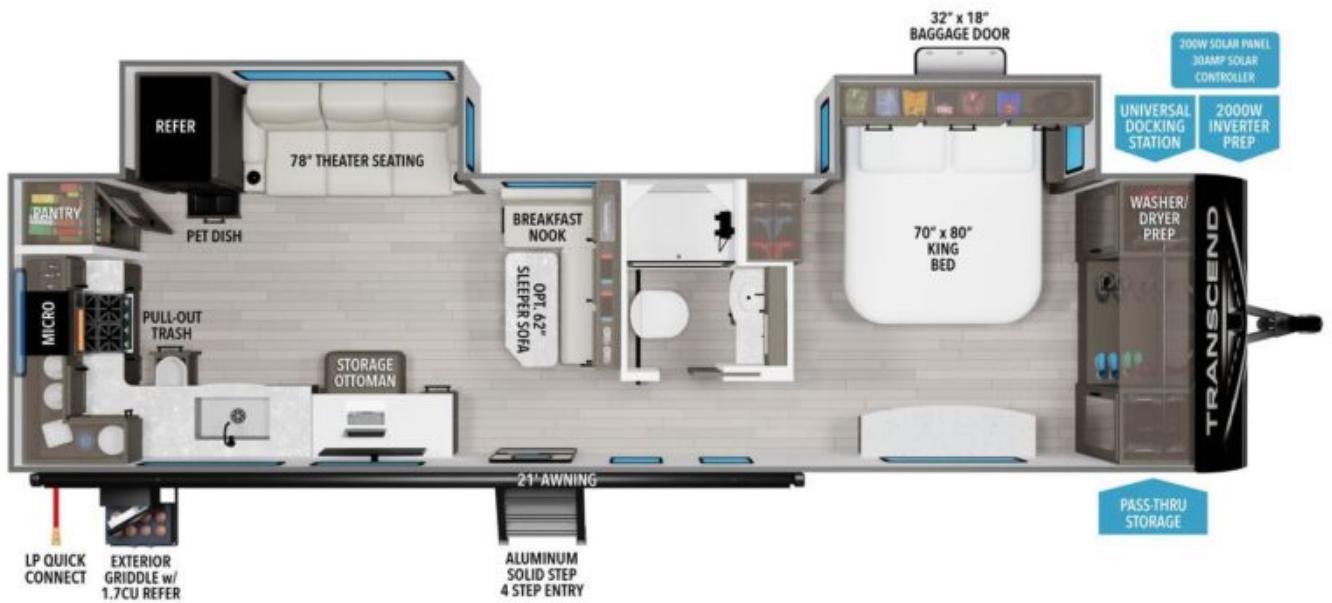

NEW 2025 Grand Design Transcend Call For Price

Description

Beautiful rear kitchen couples coach with a bedroom slide, tons of storage and even an outside kitchen! EXTERIOR: Aluminum exterior, 15" tires with aluminum rims, Power awning with LED light bar below, 4-Season Protection package, Outside kitchen with mini fridge and griddle, LP outlet, Power tongue...

GENERAL INFORMATION

Manufacturer	Grand Design
Model Year	2025
Model Name	Transcend
Model Code	Transcend

Contact

Minard's Leisure World Ltd.
921 Government Rd. S
Weyburn, SK S4H 3R3
Phone: 306-842-3288
Fax:
Website:
<http://www.minardsleisureworld.com>