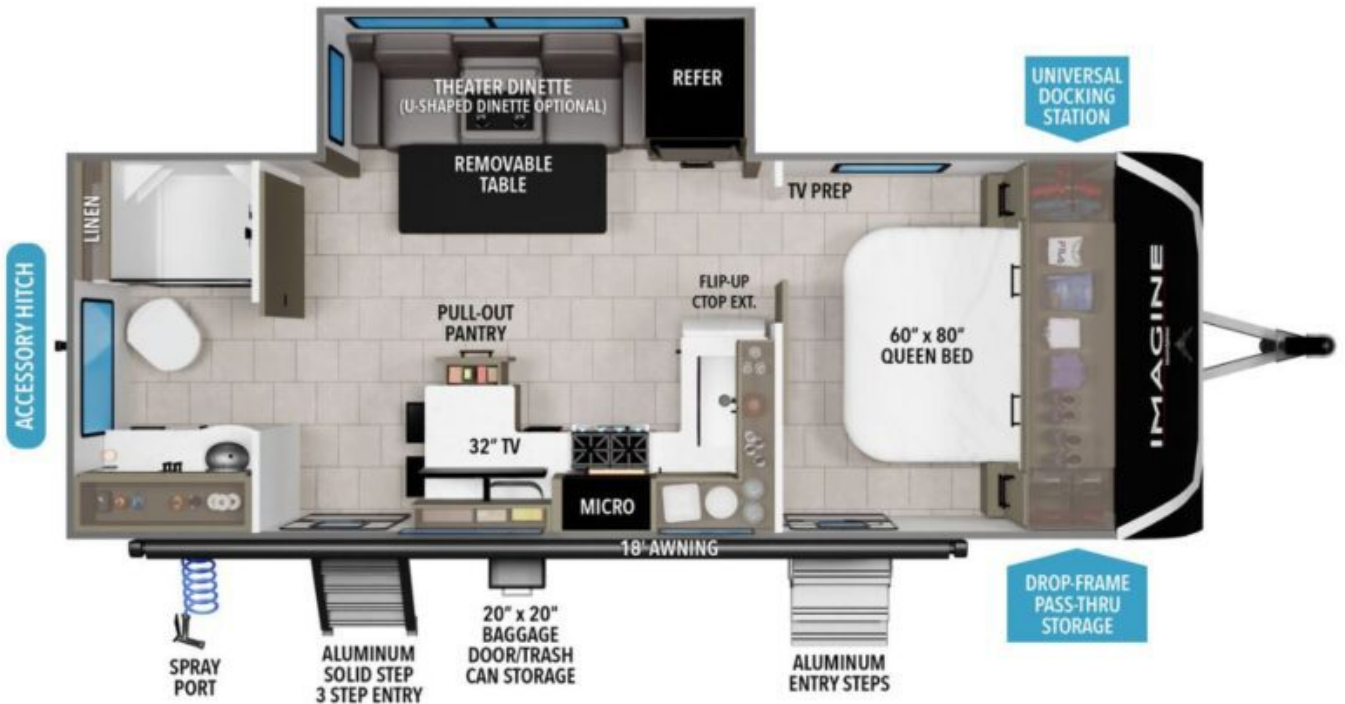

NEW 2025 Grand Design Imagine Call For Price

Description

Grand Design never ceases to amaze us! A spacious couples coach with two entrances, private master bedroom, fully functional kitchen and a large rear bath! EXTERIOR: Fiberglass exterior, 15" tires with aluminum rims, Arctic Insulation Package, Power awning with LED lights, Power tongue jack, 20" x ...

GENERAL INFORMATION

Manufacturer	Grand Design
Model Year	2025
Model Name	Imagine
Model Code	Imagine

Contact

Minard's Leisure World Ltd.
921 Government Rd. S
Weyburn, SK S4H 3R3
Phone: 306-842-3288
Fax:
Website: