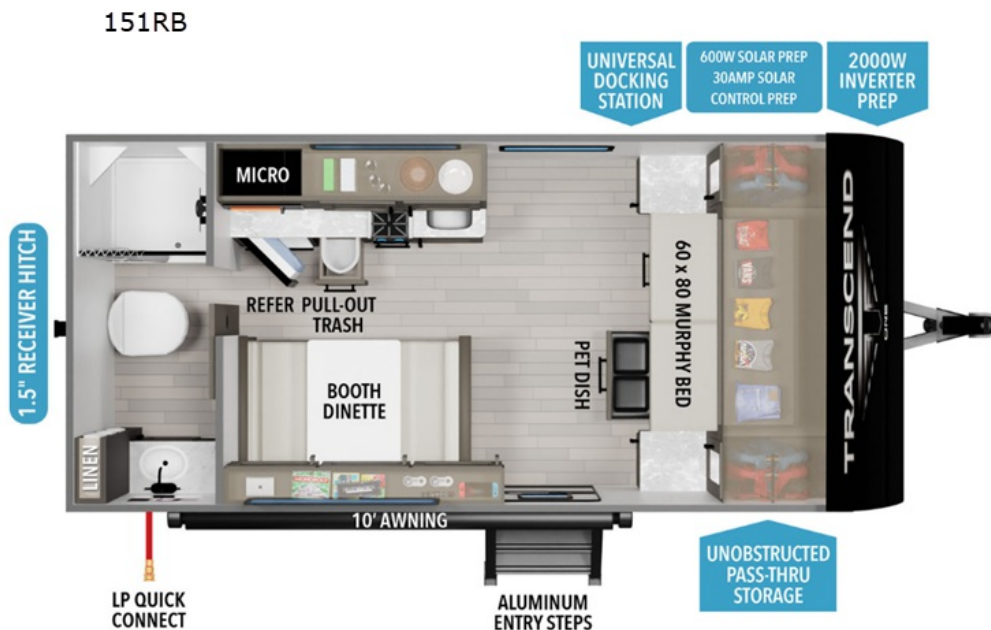

NEW 2025 Grand Design Transcend One

\$21,256

Description

Grand Design Transcend One travel trailer 151RB highlights: Full Rear Bath Exterior LP Quick Connect Universal Docking Station Aluminum Entry Steps Â This is the perfect couple's trailer with versatile seating and sleeping space! You'll find a queen-size Murphy bed up front with stor...

GENERAL INFORMATION

Manufacturer	Grand Design
Model Year	2025
Model Name	Transcend One
Model Code	Transcend One

Contact

Meyer's I-79 RV Sales
102 Free Soil Road
Mount Morris, PA 15349
Phone: 877-621-3081