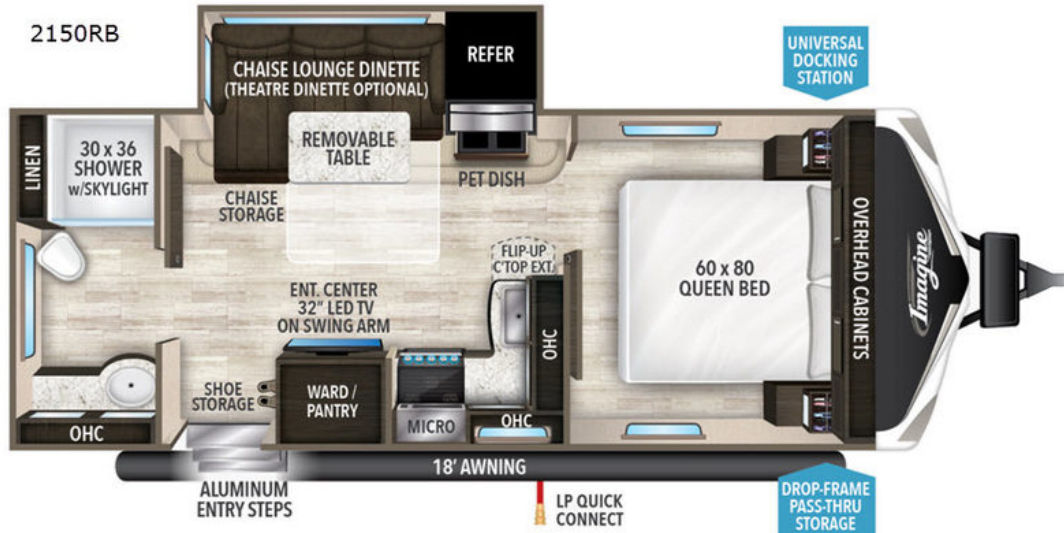

USED 2019 Grand Design Imagine Call For Price

Description

Grand Design Imagine 2150RB travel trailer highlights: Chaise Lounge Dinette Front Bedroom Rear Bath Shoe Storage Pet Dish Drawer Â The perfect travel trailer for a smaller family, or a couple. This Imagine provides an escape from it all when you head out for a weekend at the RV...

GENERAL INFORMATION

Manufacturer	Grand Design
Model Year	2019
Model Name	Imagine
Model Code	Imagine

Contact

Meyer's I-79 RV Sales
102 Free Soil Road
Mount Morris, PA 15349
Phone: 877-621-3081
Fax:
Website:
www.meyersrvsuperstores.com