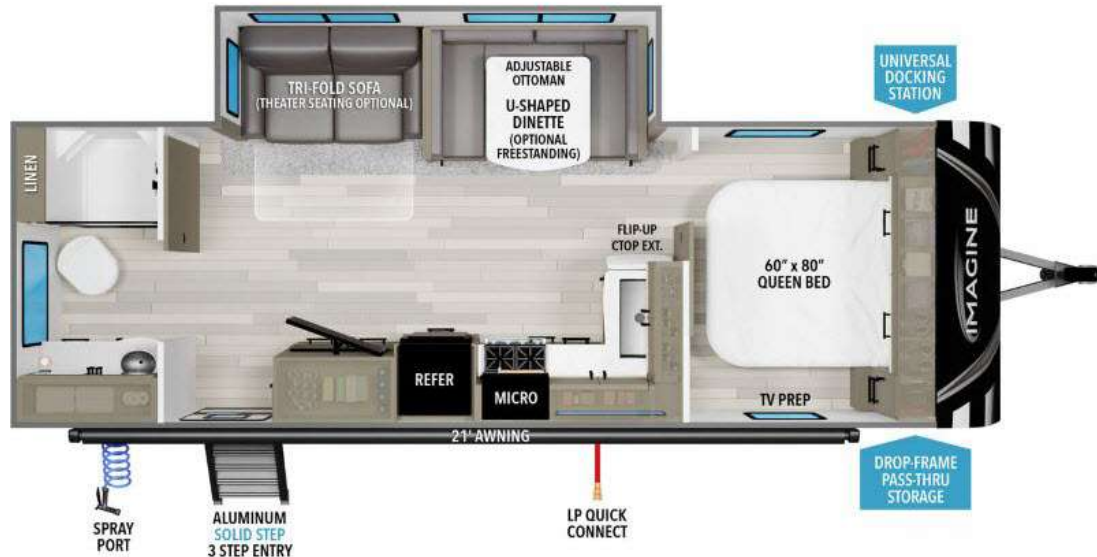

## Description

Grand Design Imagine travel trailer 2600RB highlights: Rear Full Bath Tri-Fold Sofa U-Shaped Dinette Pet Dish Skylight Over Shower Â You will be able to bring along your favorite furry friend in this pet-friendly Imagine travel trailer! There is a pet dish that you can use to feed y...