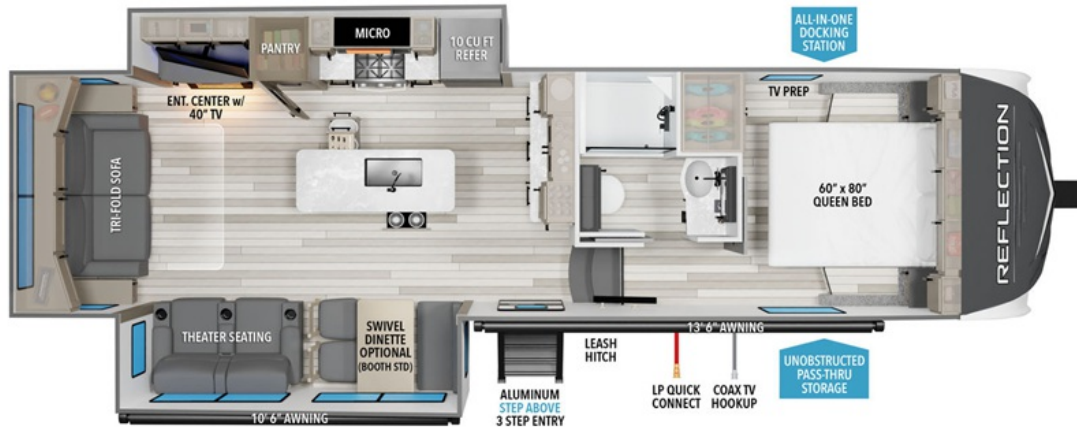

NEW 2025 Grand Design Reflection 150 Series Call For Price

295RL

Description

Grand Design Reflection 150 Series fifth wheel 295RL highlights: Theatre Seats Kitchen Island Fireplace Hutch Heated Pass-Through Storage Â Get ready to enjoy everything the campgrounds and surrounding area has to offer when you are setup to camp in this fifth wheel! The two electri...

GENERAL INFORMATION

Manufacturer	Grand Design
Model Year	2025
Model Name	Reflection 150 Series
Model Code	Reflection 150 Series

Contact

Pleasureland RV - Brainerd MN
17395 hwy 371
Brainerd, MN 56401
Phone: 218-828-1709
Fax: