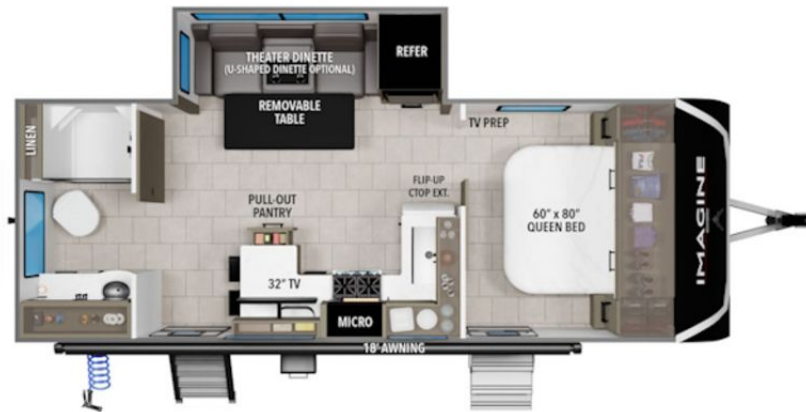

NEW 2025 Grand Design Imagine Call For Price

2300MK

Description

2025 Grand Design Imagine 2300MK Endless adventure. Whether you're leaving the world behind for the weekend or sticking around for a stay-cation, with the Imagine it's all as easy as tow and go. Down to every tiny detail, the Imagine offers everything your family needs for adventure and a good night's

GENERAL INFORMATION

Manufacturer	Grand Design
Model Year	2025
Model Name	Imagine
Model Code	Imagine

Contact

Campers Unlimited
4315 Old Pump Station Rd
Gadsden, AL 35904
Phone: 265-344-2084

Fax:

Website:

<https://www.campersunlimited.net/>