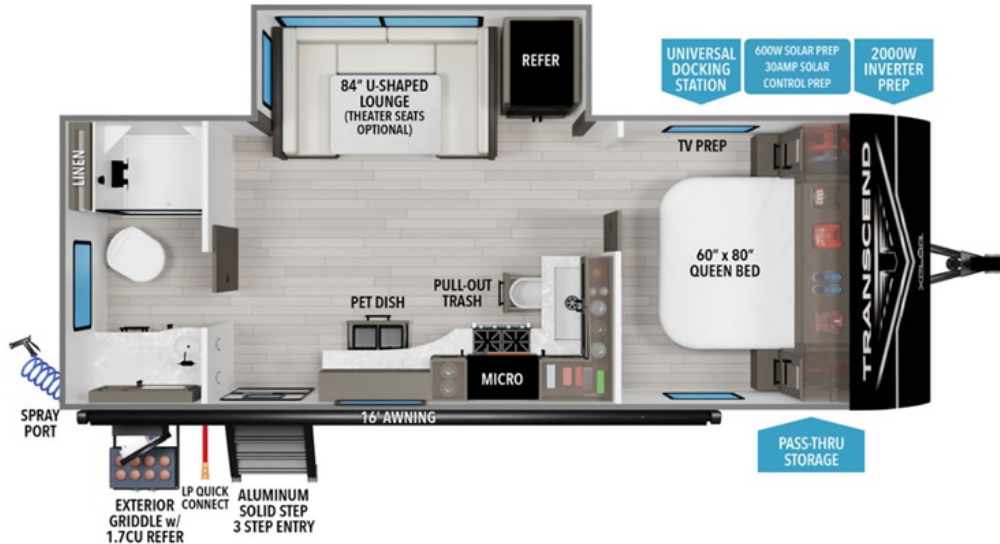

# NEW 2025 Grand Design Transcend Xplor

## Description

Grand Design Transcend Xplor travel trailer 22RBX highlights: Full Rear Bath Pull-Out Trash Can Exterior Griddle Front Private Bedroom Â Pack your bags and head for the campground in this spacious travel trailer! Once you arrive, you can unload the pass-thru storage, then make lunch ...

## GENERAL INFORMATION

Manufacturer	Grand Design
Model Year	2025
Model Name	Transcend Xplor
Model Code	Transcend Xplor