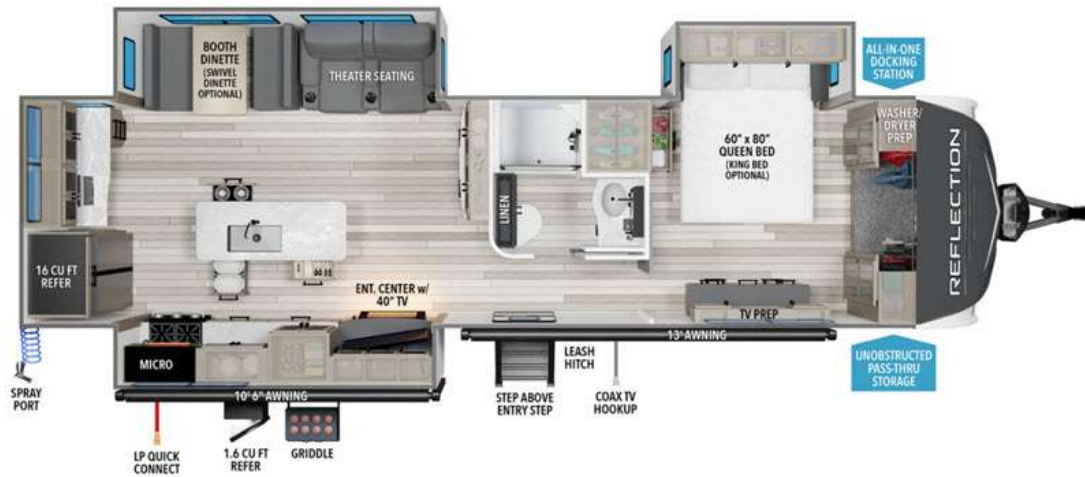

NEW 2025 Grand Design Reflection

\$84,586

310MKTS

Description

Grand Design Reflection travel trailer 310MKTS highlights: Kitchen Island Front Private Bedroom Booth Dinette Outside Griddle Pass-Through Storage Â Enjoy a home away from home with this travel trailer! The chef will enjoy cooking either indoors in the rear kitchen with the kitchen