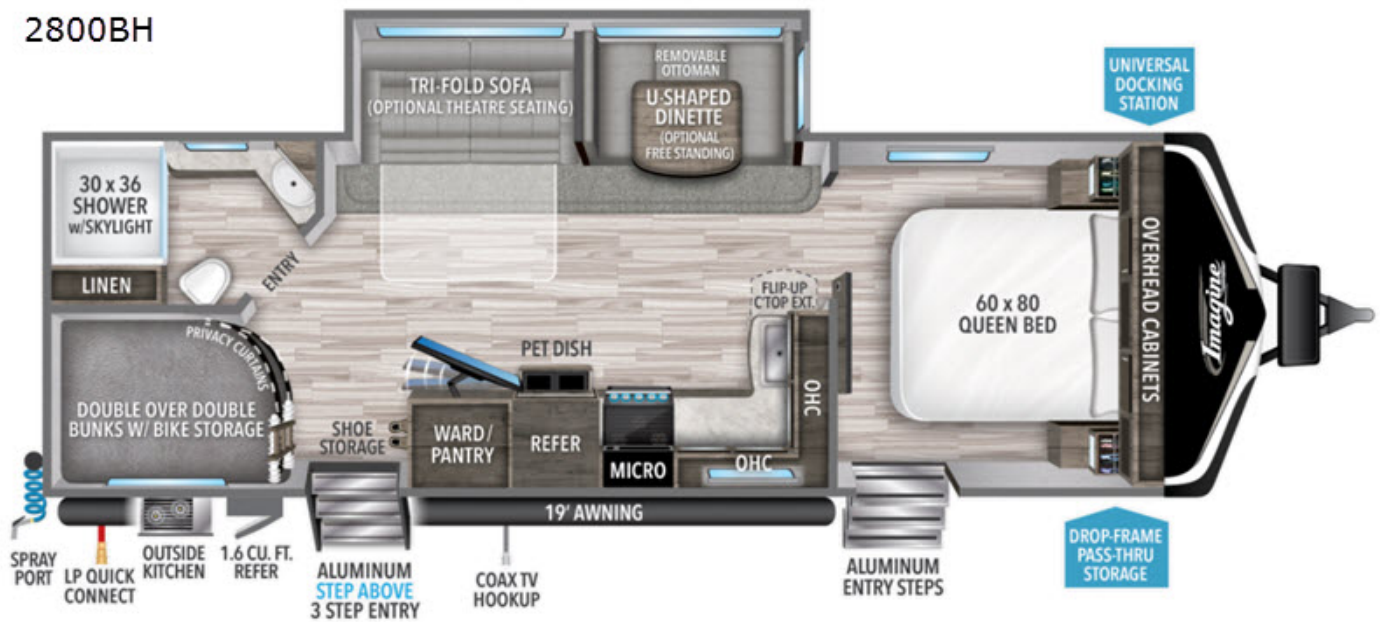

USED 2021 Grand Design Imagine \$27,995

2800BH

Description

Grand Design Imagine travel trailer 2800BH highlights:
Double Size Bunks Dual Entry Bike Storage Pet Dish Drawer
Outside Kitchen Solar Power Inlet
Family fun outdoors with inside comforts, plus plenty of sleeping space and storage for everyone's things can be found in this traile...

GENERAL INFORMATION

Manufacturer	Grand Design
Model Year	2021
Model Name	Imagine
Model Code	Imagine

Contact

Holiday World of Willis LLC
13200 I-45 N
Willis, TX 77378
Phone: 281-371-7200
Website: <http://www.hwhrv.com>